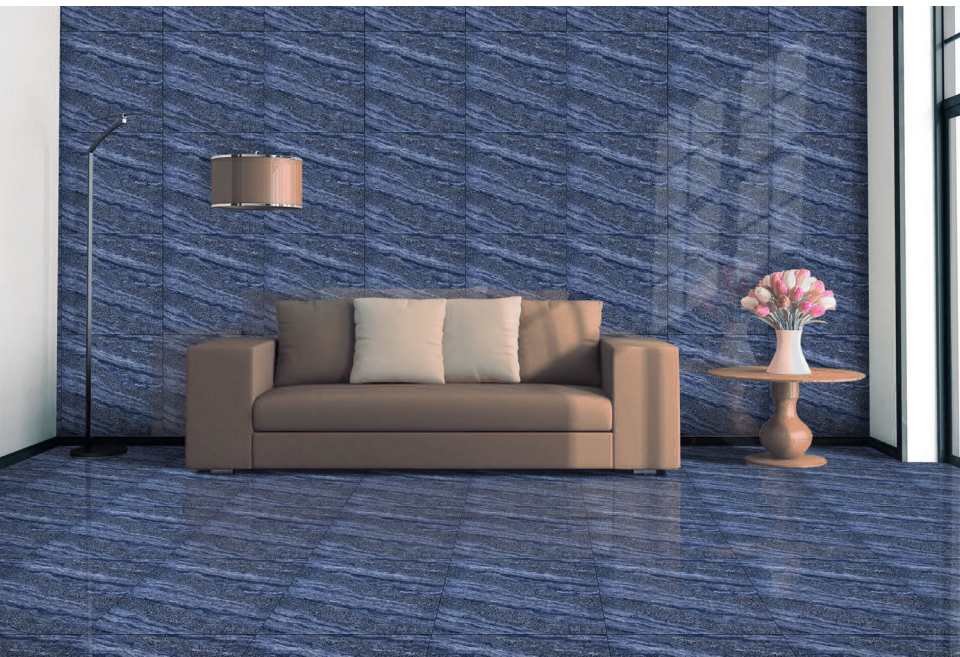

DC-117

FINISH - GLOSSY

SIZE - 600X600MM