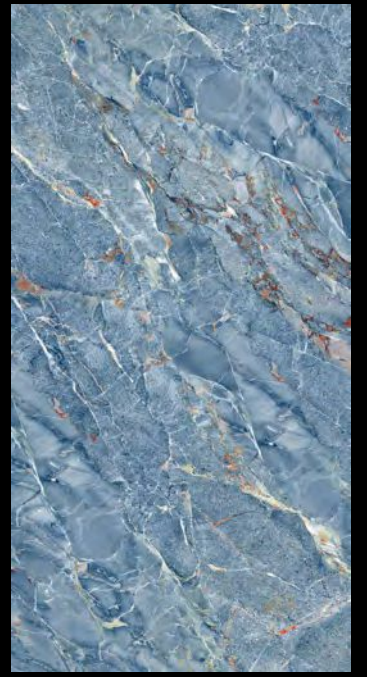

Mangalam

Linkage Pvt Ltd

600x  
1200mm

HIGHGLOSS &  
WALLPAPER  
COLLECTION

600x  
1200mm

**HIGHGLOSS**  
COLLECTION

Elevate your decor with our High Gloss tiles, designed to exude a stunning, reflective sheen and sophistication.

ALESSIA

AMAZONITE

BLUE PEBBLE

BRENZO GRIS

CLONIC WHITE

DELCO AQUA

EMPRADOR GOLD

FLINT BLUE

FLUID BLUE

FURY WHITE

GAVLE BRONZE & DECOR

GIRONA BROWN

GLAMOUR

GEMSTONE VERDE

HELTONE BLUE

HELTONE GREY

ORION BLUE

OZONE GOLD

OZONE LIGHT

PAMPLONA WHITE

PASCAL BLACK

PETRACIA BLUE

RECTUS AQUA

RECTUS BLUE