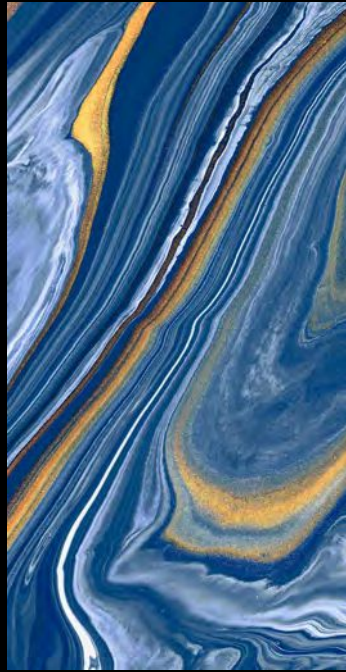

FLUID BLUE

FURY WHITE

GAVLE BRONZE & DECOR

GIRONA BROWN

GLAMOUR

GEMSTONE VERDE

HELTONE BLUE

HELTONE GREY

ORION BLUE

OZONE GOLD

OZONE LIGHT

PAMPLONA WHITE

PASCAL BLACK

PETRACIA BLUE

RECTUS AQUA

RECTUS BLUE

ROVER GREEN

TAYOS GREEN

TORONTO BLUE

TORONTO BROWN

TROPICAL BLACK

VENOM AQUA

VENOM BROWN

VENOM MULTY