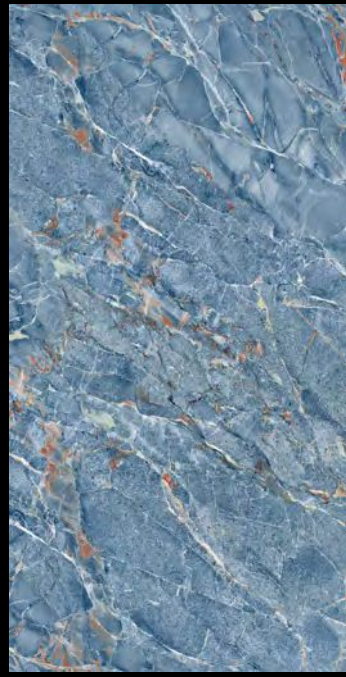

Mangalam

Linkage Pvt Ltd

600x  
1200mm

HIGHGLOSS &  
WALLPAPER  
COLLECTION

600x  
1200mm

**HIGHGLOSS**  
COLLECTION

Elevate your decor with our High Gloss tiles, designed to exude a stunning, reflective sheen and sophistication.

ALESSIA

AMAZONITE

BLUE PEBBLE

BRENZO GRIS

CLONIC WHITE

DELCO AQUA

EMPRADOR GOLD

FLINT BLUE

FLUID BLUE

FURY WHITE

GAVLE BRONZE & DECOR

GIRONA BROWN

GLAMOUR

GEMSTONE VERDE

HELTONE BLUE

HELTONE GREY

ORION BLUE

OZONE GOLD

OZONE LIGHT

PAMPLONA WHITE

PASCAL BLACK

PETRACIA BLUE

RECTUS AQUA

RECTUS BLUE