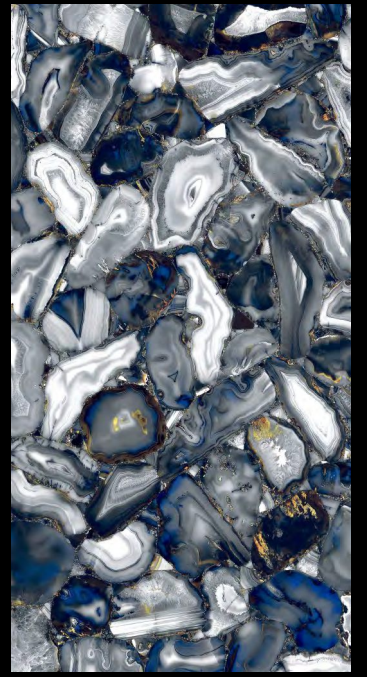

ALESSIA

AMAZONITE

BLUE PEBBLE

BRENZO GRIS

CLONIC WHITE

DELCO AQUA

EMPRADOR GOLD

FLINT BLUE

FLUID BLUE

FURY WHITE

GAVLE BRONZE & DECOR

GIRONA BROWN

GLAMOUR

GEMSTONE VERDE

HELTONE BLUE

HELTONE GREY

ORION BLUE

OZONE GOLD

OZONE LIGHT

PAMPLONA WHITE

PASCAL BLACK

PETRACIA BLUE

RECTUS AQUA

RECTUS BLUE

ROVER GREEN

TAYOS GREEN

TORONTO BLUE

TORONTO BROWN

TROPICAL BLACK

VENOM AQUA

VENOM BROWN

VENOM MULTY