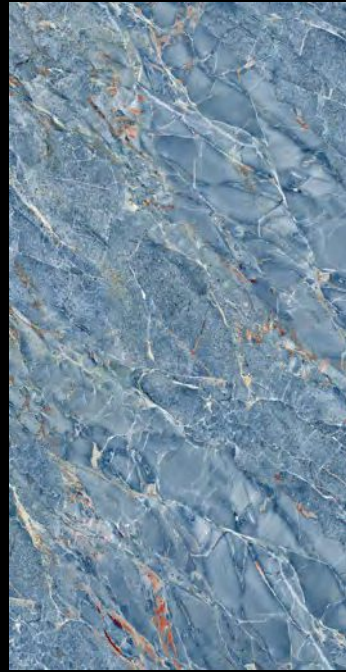

Mangalam

Linkage Pvt Ltd

600x  
1200mm

HIGHGLOSS &  
WALLPAPER  
COLLECTION

600x  
1200mm

**HIGHGLOSS**  
COLLECTION

Elevate your decor with our High Gloss tiles, designed to exude a stunning, reflective sheen and sophistication.

ALESSIA

AMAZONITE

BLUE PEBBLE

BRENZO GRIS

CLONIC WHITE

DELCO AQUA

EMPRADOR GOLD

FLINT BLUE

FLUID BLUE

FURY WHITE

GAVLE BRONZE & DECOR

GIRONA BROWN

GLAMOUR

GEMSTONE VERDE

HELTONE BLUE

HELTONE GREY

ORION BLUE

OZONE GOLD

OZONE LIGHT

PAMPLONA WHITE

PASCAL BLACK

PETRACIA BLUE

RECTUS AQUA

RECTUS BLUE