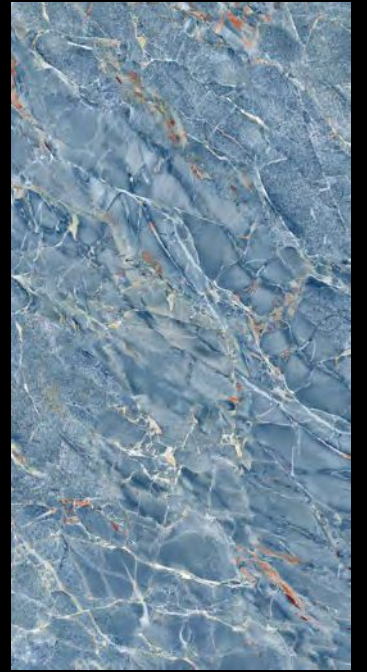

Mangalam

Linkage Pvt Ltd

600x  
1200mm

HIGHGLOSS &  
WALLPAPER  
COLLECTION

600x  
1200mm

**HIGHGLOSS**  
COLLECTION

Elevate your decor with our High Gloss tiles, designed to exude a stunning, reflective sheen and sophistication.

ALESSIA

AMAZONITE

BLUE PEBBLE

BRENZO GRIS

CLONIC WHITE

DELCO AQUA

EMPRADOR GOLD

FLINT BLUE

FLUID BLUE

FURY WHITE

GAVLE BRONZE & DECOR

GIRONA BROWN

GLAMOUR

GEMSTONE VERDE

HELTONE BLUE

HELTONE GREY

ORION BLUE

OZONE GOLD

OZONE LIGHT

PAMPLONA WHITE

PASCAL BLACK

PETRACIA BLUE

RECTUS AQUA

RECTUS BLUE