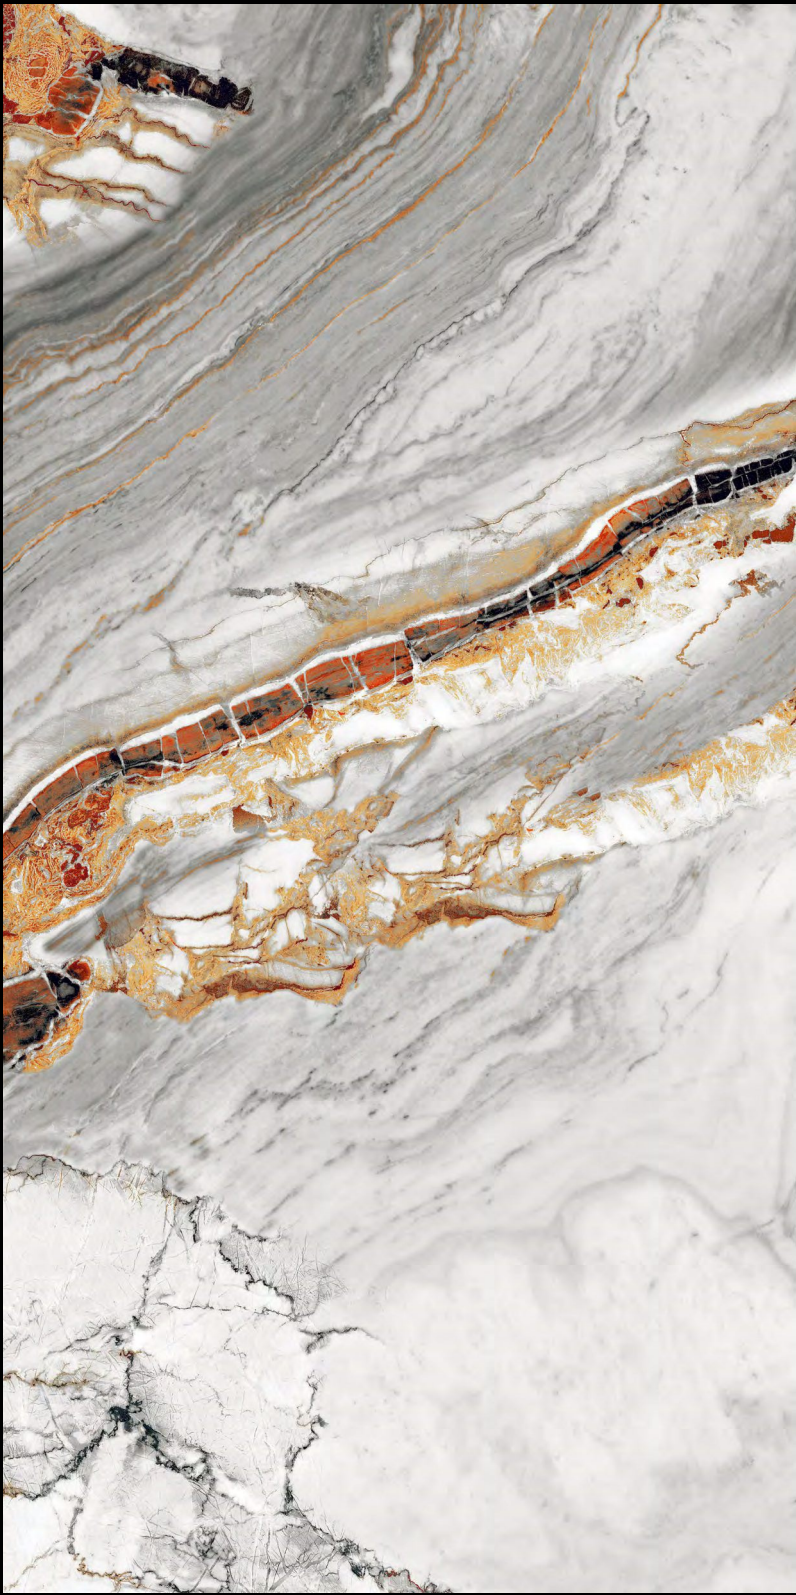

FLUID BLUE

FURY WHITE

GAVLE BRONZE & DECOR

GIRONA BROWN

GLAMOUR

GEMSTONE VERDE

HELTONE BLUE

HELTONE GREY

ORION BLUE

OZONE GOLD

OZONE LIGHT

PAMPLONA WHITE

PASCAL BLACK

PETRACIA BLUE

RECTUS AQUA

RECTUS BLUE

ROVER GREEN

TAYOS GREEN

TORONTO BLUE

TORONTO BROWN

TROPICAL BLACK

VENOM AQUA

VENOM BROWN

VENOM MULTY