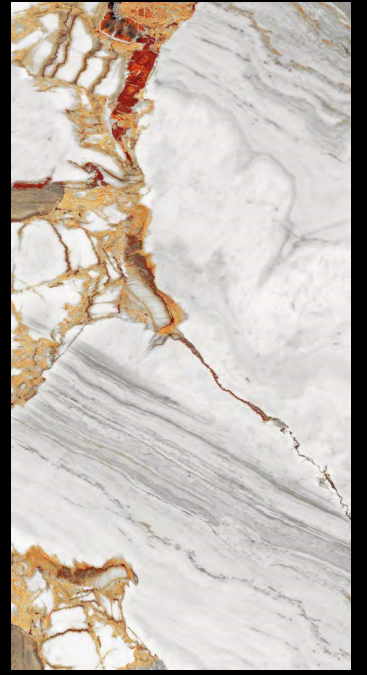

FLUID BLUE

FURY WHITE

GAVLE BRONZE & DECOR

GIRONA BROWN

GLAMOUR

GEMSTONE VERDE

HELTONE BLUE

HELTONE GREY

ICE CUBE

LEONA

LYTHOS BLUE

LYTHOS BROWN

MAGAZIN AQUA

MATEL BROWN

NORDIC BLUE & DECOR

OLUMPUS BLUE

ORION BLUE

OZONE GOLD

OZONE LIGHT

PAMPLONA WHITE

PASCAL BLACK

PETRACIA BLUE

RECTUS AQUA

RECTUS BLUE