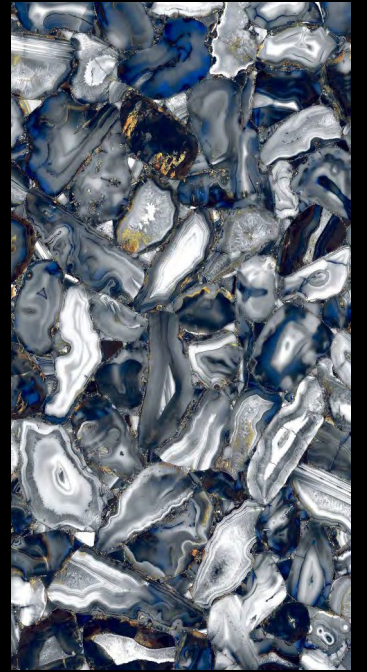

ALESSIA

AMAZONITE

BLUE PEBBLE

BRENZO GRIS

CLONIC WHITE

DELCO AQUA

EMPRADOR GOLD

FLINT BLUE

FLUID BLUE

FURY WHITE

GAVLE BRONZE & DECOR

GIRONA BROWN

GLAMOUR

GEMSTONE VERDE

HELTONE BLUE

HELTONE GREY

ORION BLUE

OZONE GOLD

OZONE LIGHT

PAMPLONA WHITE

PASCAL BLACK

PETRACIA BLUE

RECTUS AQUA

RECTUS BLUE

ROVER GREEN

TAYOS GREEN

TORONTO BLUE

TORONTO BROWN

TROPICAL BLACK

VENOM AQUA

VENOM BROWN

VENOM MULTY