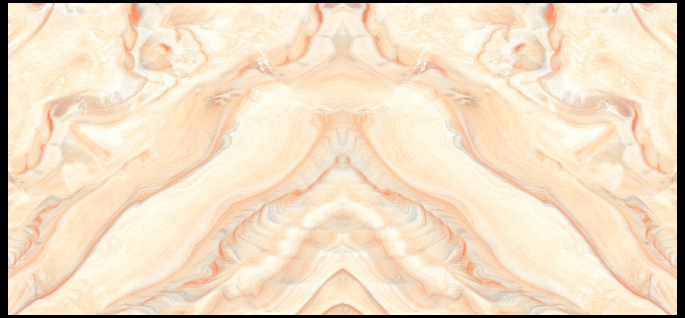

600x
1200mm

MIRROR COLLECTION

Reflect elegance and style with our mirror tiles, perfect for creating a sense of space and luxury.

Mangalam
Linkage Pvt Ltd

CHRISTA WHITE

FENIX GREY

FLORIDA BROWN

FABRONI BROWN

MORENO AZUL

MYRA GREY

MINT ONIX

ROCKEY MOUNTAIN

SNOW BLUE

VENTEO GREY

WAVY SNOW