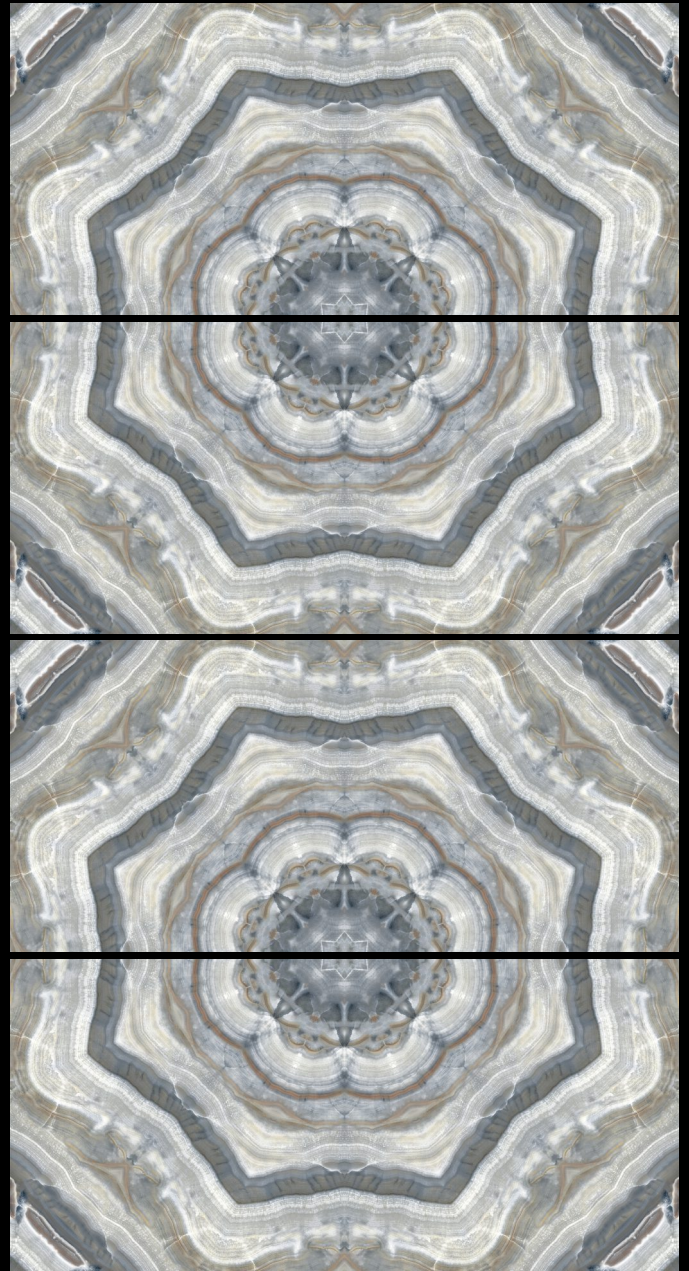

600x
1200mm

MIRROR COLLECTION

Reflect elegance and style with our mirror tiles, perfect for creating a sense of space and luxury.

Mangalam
Linkage Pvt Ltd

CHRISTA WHITE

FENIX GREY

FLORIDA BROWN

FABRONI BROWN

MORENO AZUL

MYRA GREY

MINT ONIX

ROCKEY MOUNTAIN

SNOW BLUE

VENTEO GREY

WAVY SNOW