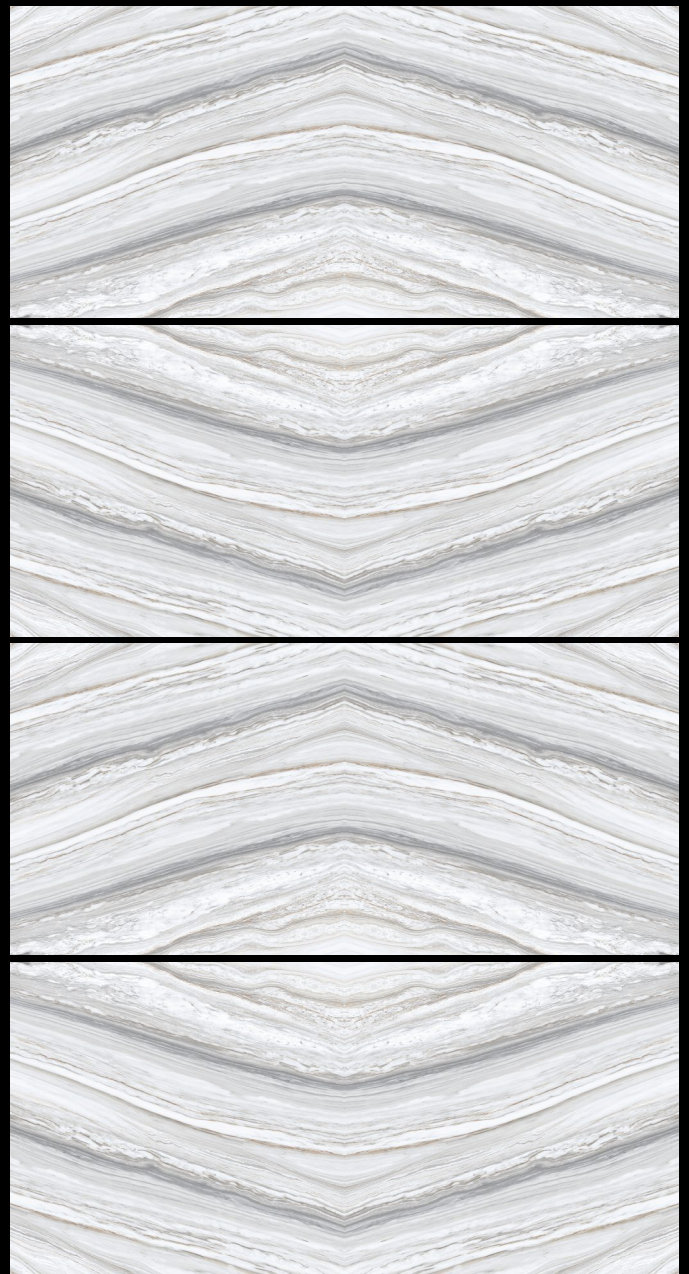

600x
1200mm

MIRROR COLLECTION

Reflect elegance and style with our mirror tiles, perfect for creating a sense of space and luxury.

Mangalam
Linkage Pvt Ltd

CHRISTA WHITE

FENIX GREY

FLORIDA BROWN

FABRONI BROWN

MORENO AZUL

MYRA GREY

MINT ONIX

ROCKEY MOUNTAIN

SNOW BLUE

VENTEO GREY

WAVY SNOW