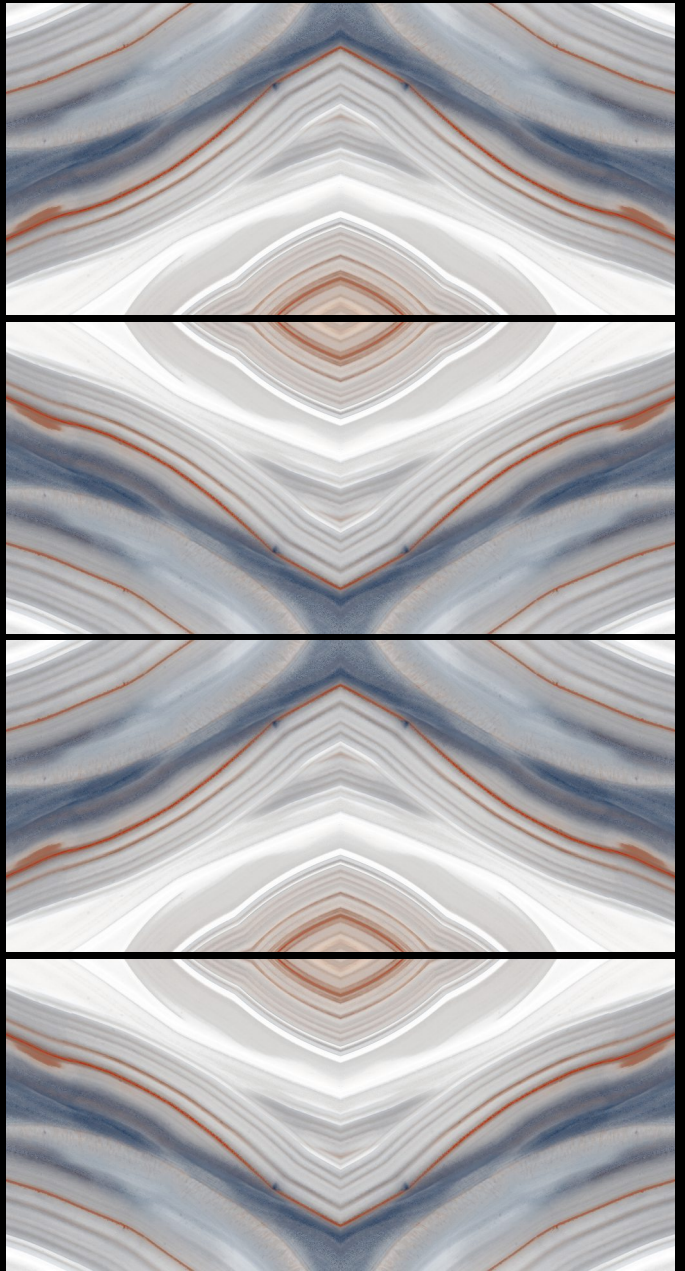

600x
1200mm

MIRROR COLLECTION

Reflect elegance and style with our mirror tiles, perfect for creating a sense of space and luxury.

Mangalam
Linkage Pvt Ltd

CHRISTA WHITE

FENIX GREY

FLORIDA BROWN

FABRONI BROWN

MORENO AZUL

MYRA GREY

MINT ONIX

ROCKEY MOUNTAIN

SNOW BLUE

VENTEO GREY

WAVY SNOW