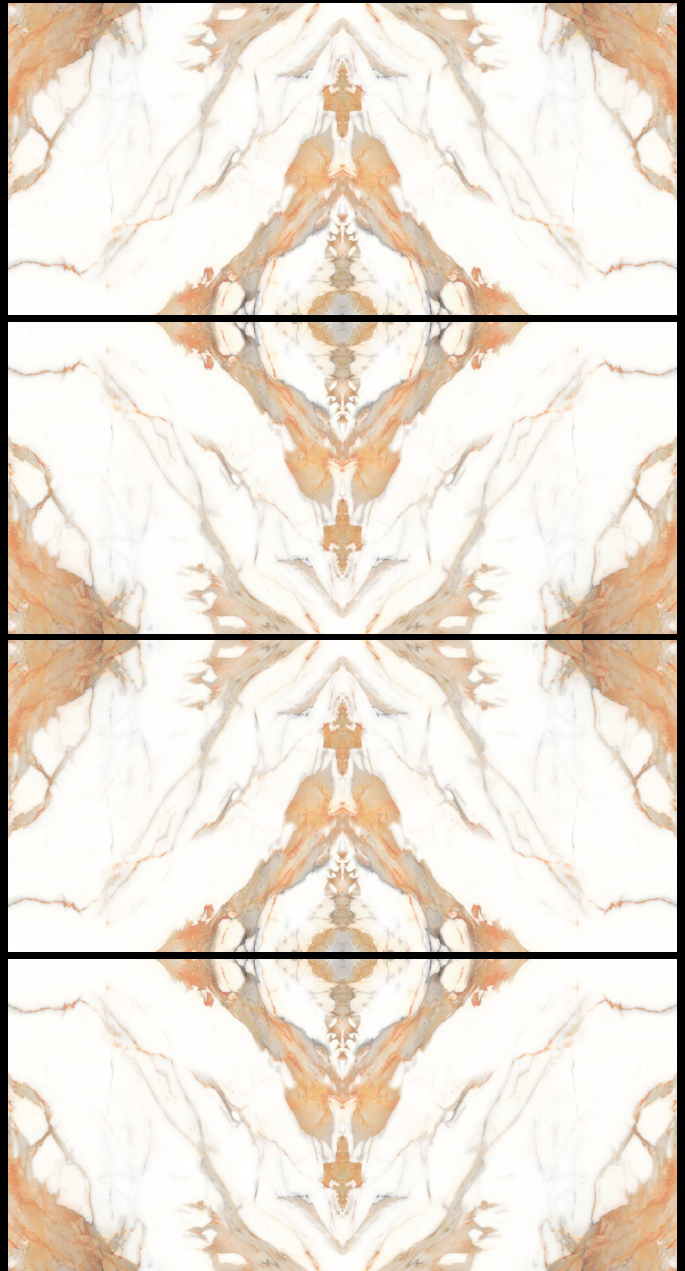

600x
1200mm

MIRROR COLLECTION

Reflect elegance and style with our mirror tiles, perfect for creating a sense of space and luxury.

Mangalam
Linkage Pvt Ltd

CHRISTA WHITE

FENIX GREY

FLORIDA BROWN

FABRONI BROWN

MORENO AZUL

MYRA GREY

MINT ONIX

ROCKEY MOUNTAIN

SNOW BLUE

VENTEO GREY

WAVY SNOW