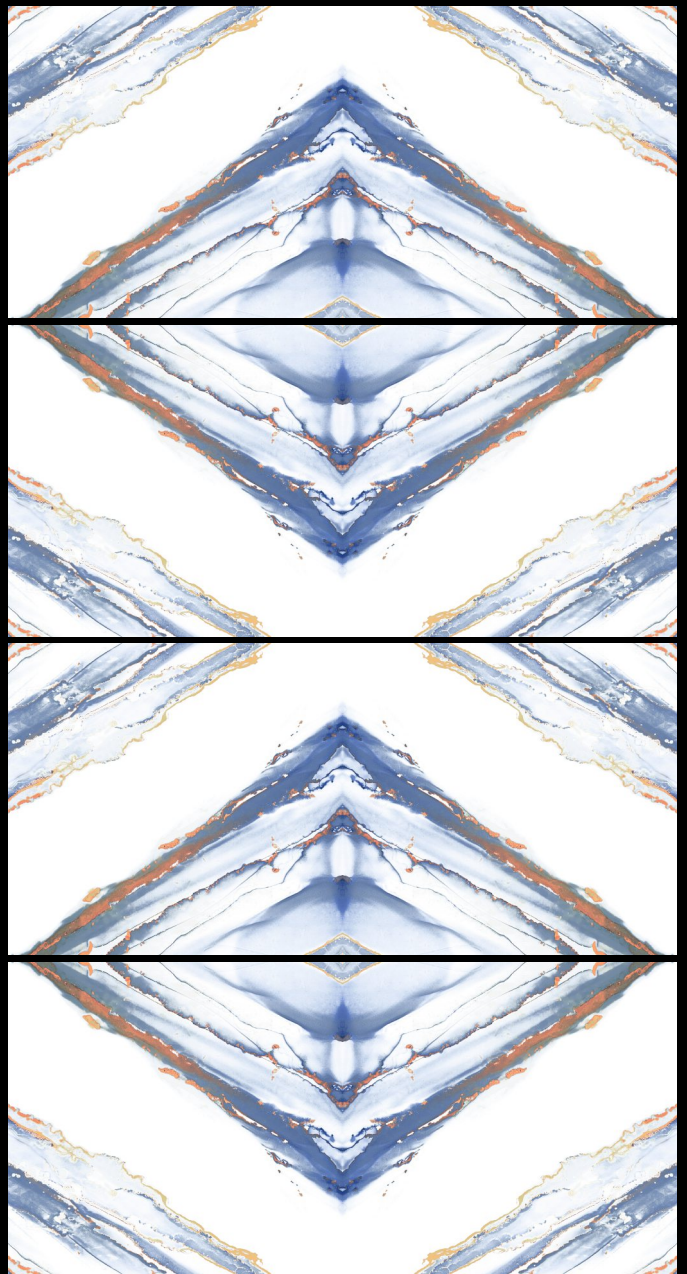

600x
1200mm

MIRROR COLLECTION

Reflect elegance and style with our mirror tiles, perfect for creating a sense of space and luxury.

Mangalam
Linkage Pvt Ltd

CHRISTA WHITE

FENIX GREY

FLORIDA BROWN

FABRONI BROWN

MORENO AZUL

MYRA GREY

MINT ONIX

ROCKEY MOUNTAIN

SNOW BLUE

VENTEO GREY

WAVY SNOW