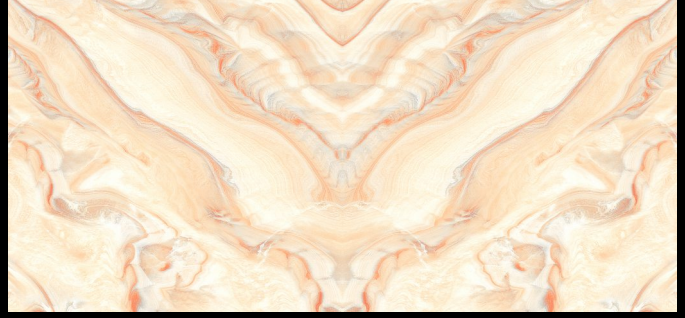

600x
1200mm

MIRROR COLLECTION

Reflect elegance and style with our mirror tiles, perfect for creating a sense of space and luxury.

Mangalam
Linkage Pvt Ltd

CHRISTA WHITE

FENIX GREY

FLORIDA BROWN

FABRONI BROWN

MORENO AZUL

MYRA GREY

MINT ONIX

ROCKEY MOUNTAIN

SNOW BLUE

VENTEO GREY

WAVY SNOW