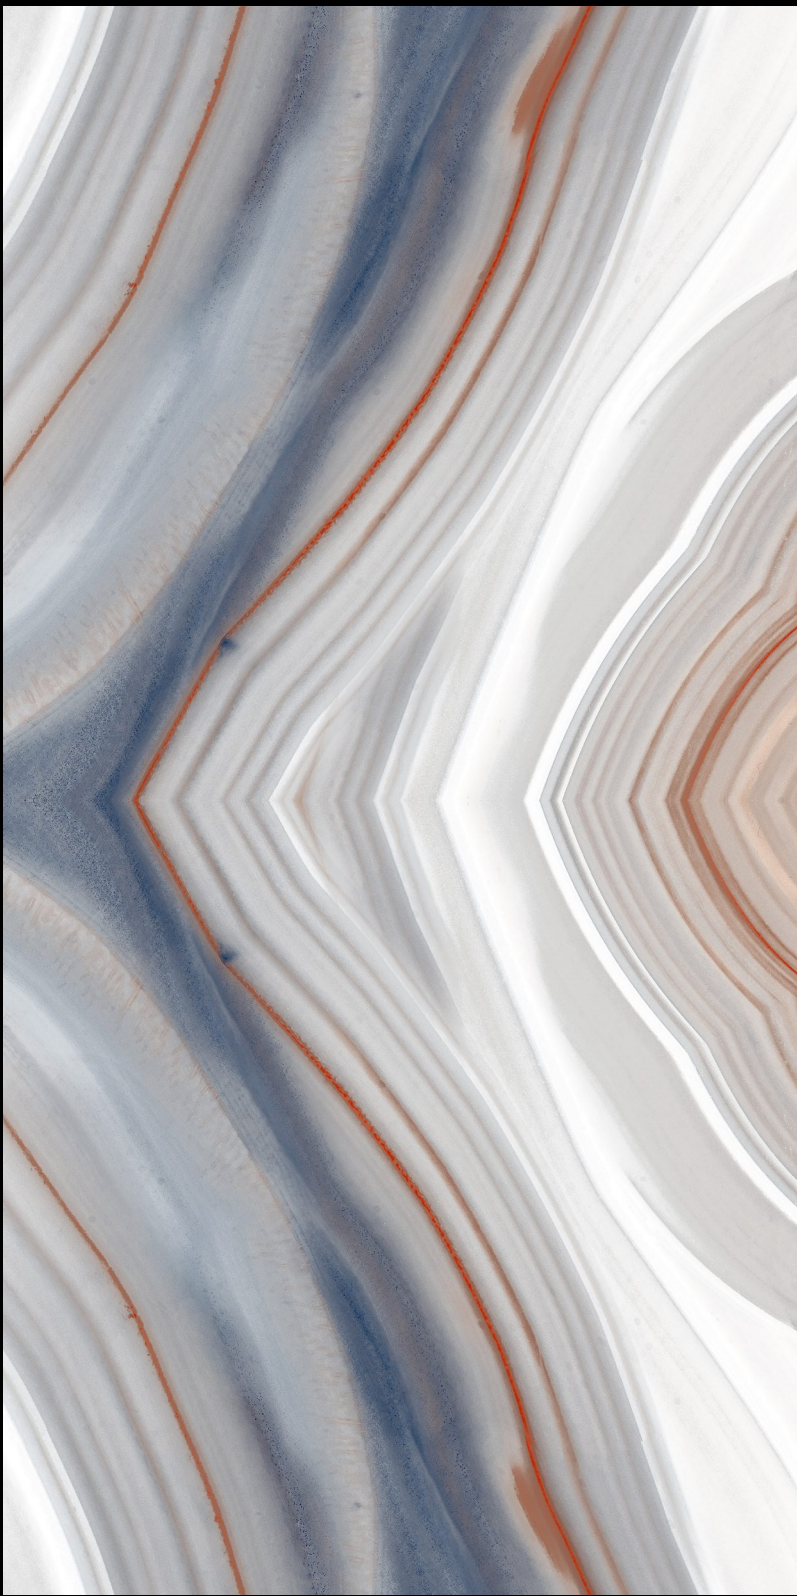

600x
1200mm

MIRROR COLLECTION

Reflect elegance and style with our mirror tiles, perfect for creating a sense of space and luxury.

Mangalam
Linkage Pvt Ltd

CHRISTA WHITE

FENIX GREY

FLORIDA BROWN

FABRONI BROWN

MORENO AZUL

MYRA GREY

MINT ONIX

ROCKEY MOUNTAIN

SNOW BLUE

VENTEO GREY

WAVY SNOW