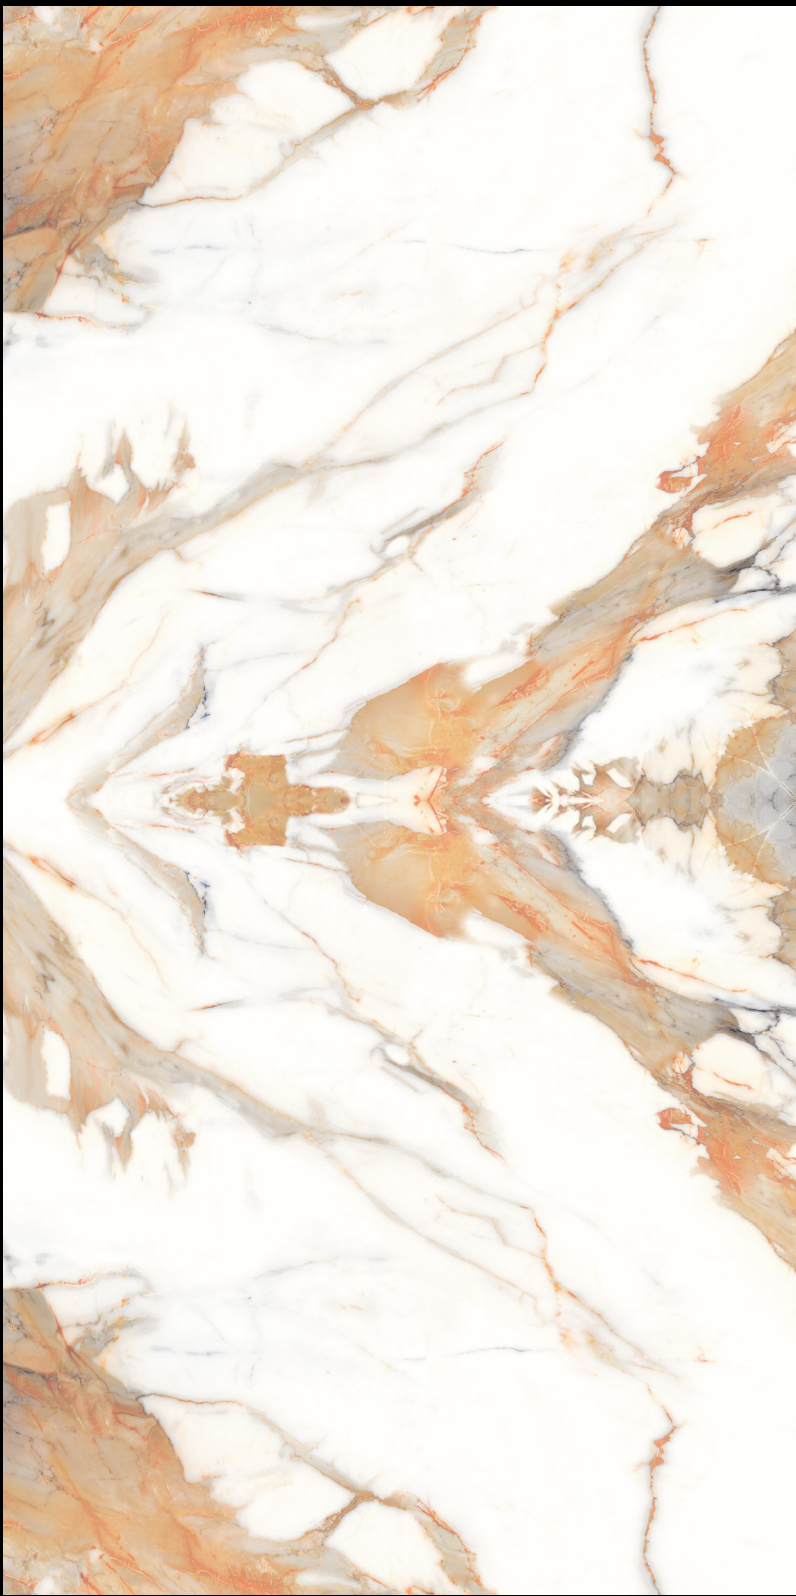

600x
1200mm

MIRROR COLLECTION

Reflect elegance and style with our mirror tiles, perfect for creating a sense of space and luxury.

Mangalam
Linkage Pvt Ltd

CHRISTA WHITE

FENIX GREY

FLORIDA BROWN

FABRONI BROWN

MORENO AZUL

MYRA GREY

MINT ONIX

ROCKEY MOUNTAIN

SNOW BLUE

VENTEO GREY

WAVY SNOW