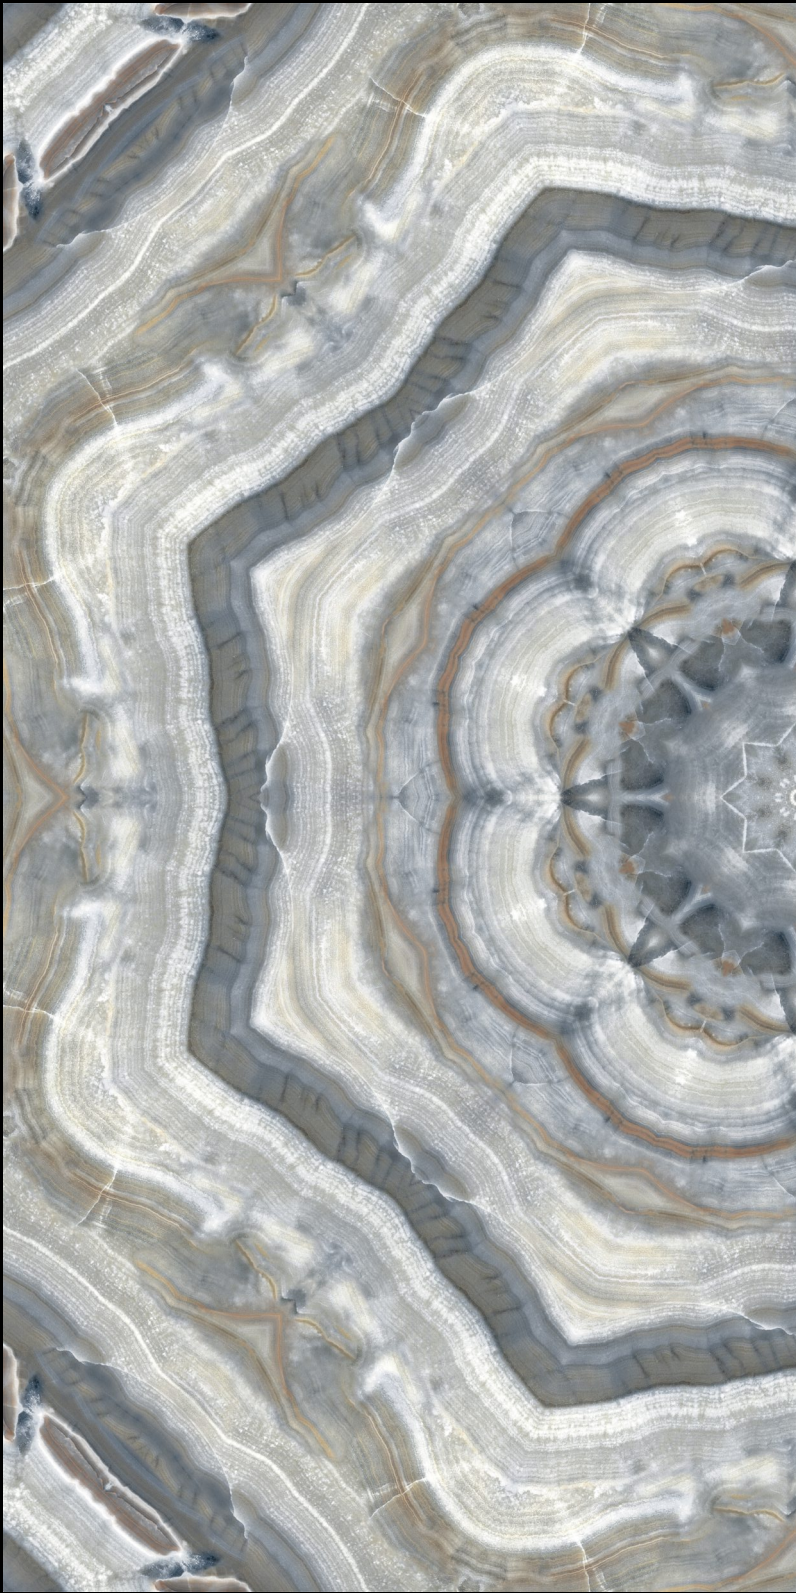

600x
1200mm

MIRROR COLLECTION

Reflect elegance and style with our mirror tiles, perfect for creating a sense of space and luxury.

Mangalam
Linkage Pvt Ltd

CHRISTA WHITE

FENIX GREY

FLORIDA BROWN

FABRONI BROWN

MORENO AZUL

MYRA GREY

MINT ONIX

ROCKEY MOUNTAIN

SNOW BLUE

VENTEO GREY

WAVY SNOW