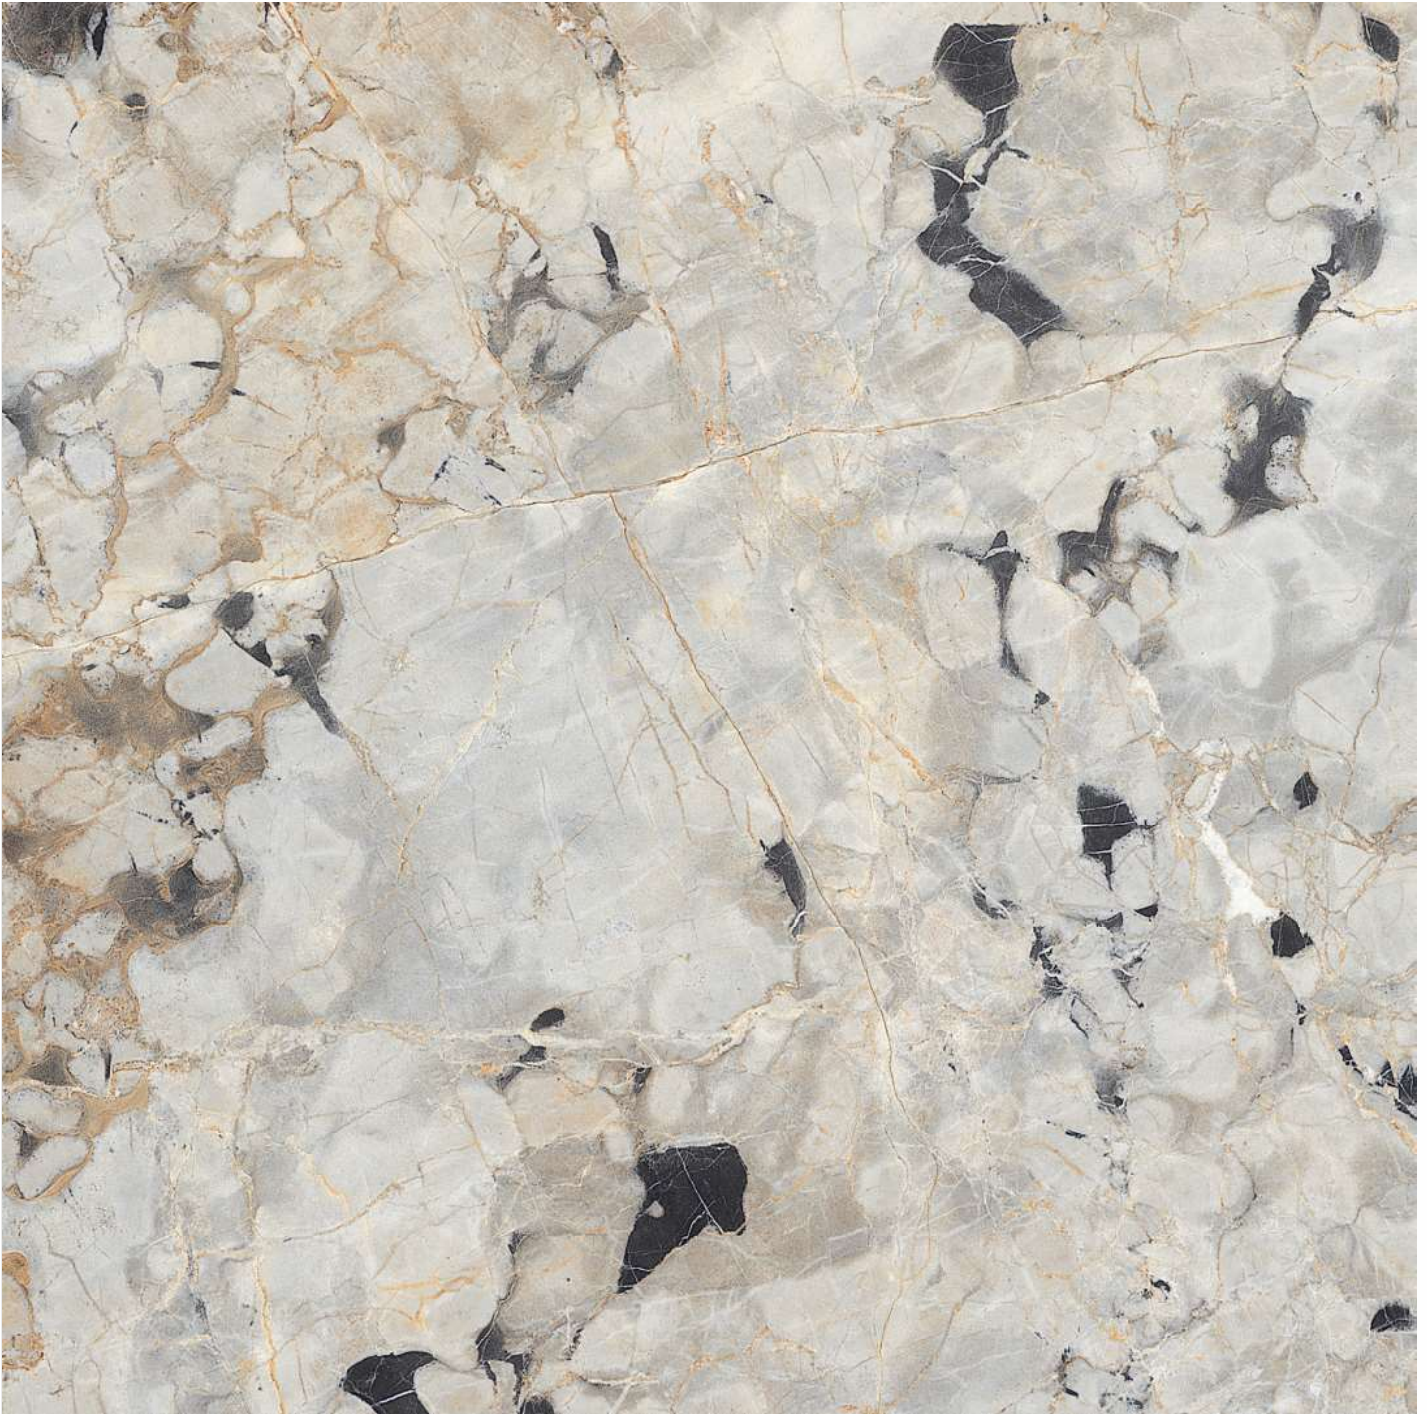

Design Name
LEOPARD GRIS

Size
600x600mm

Random
04