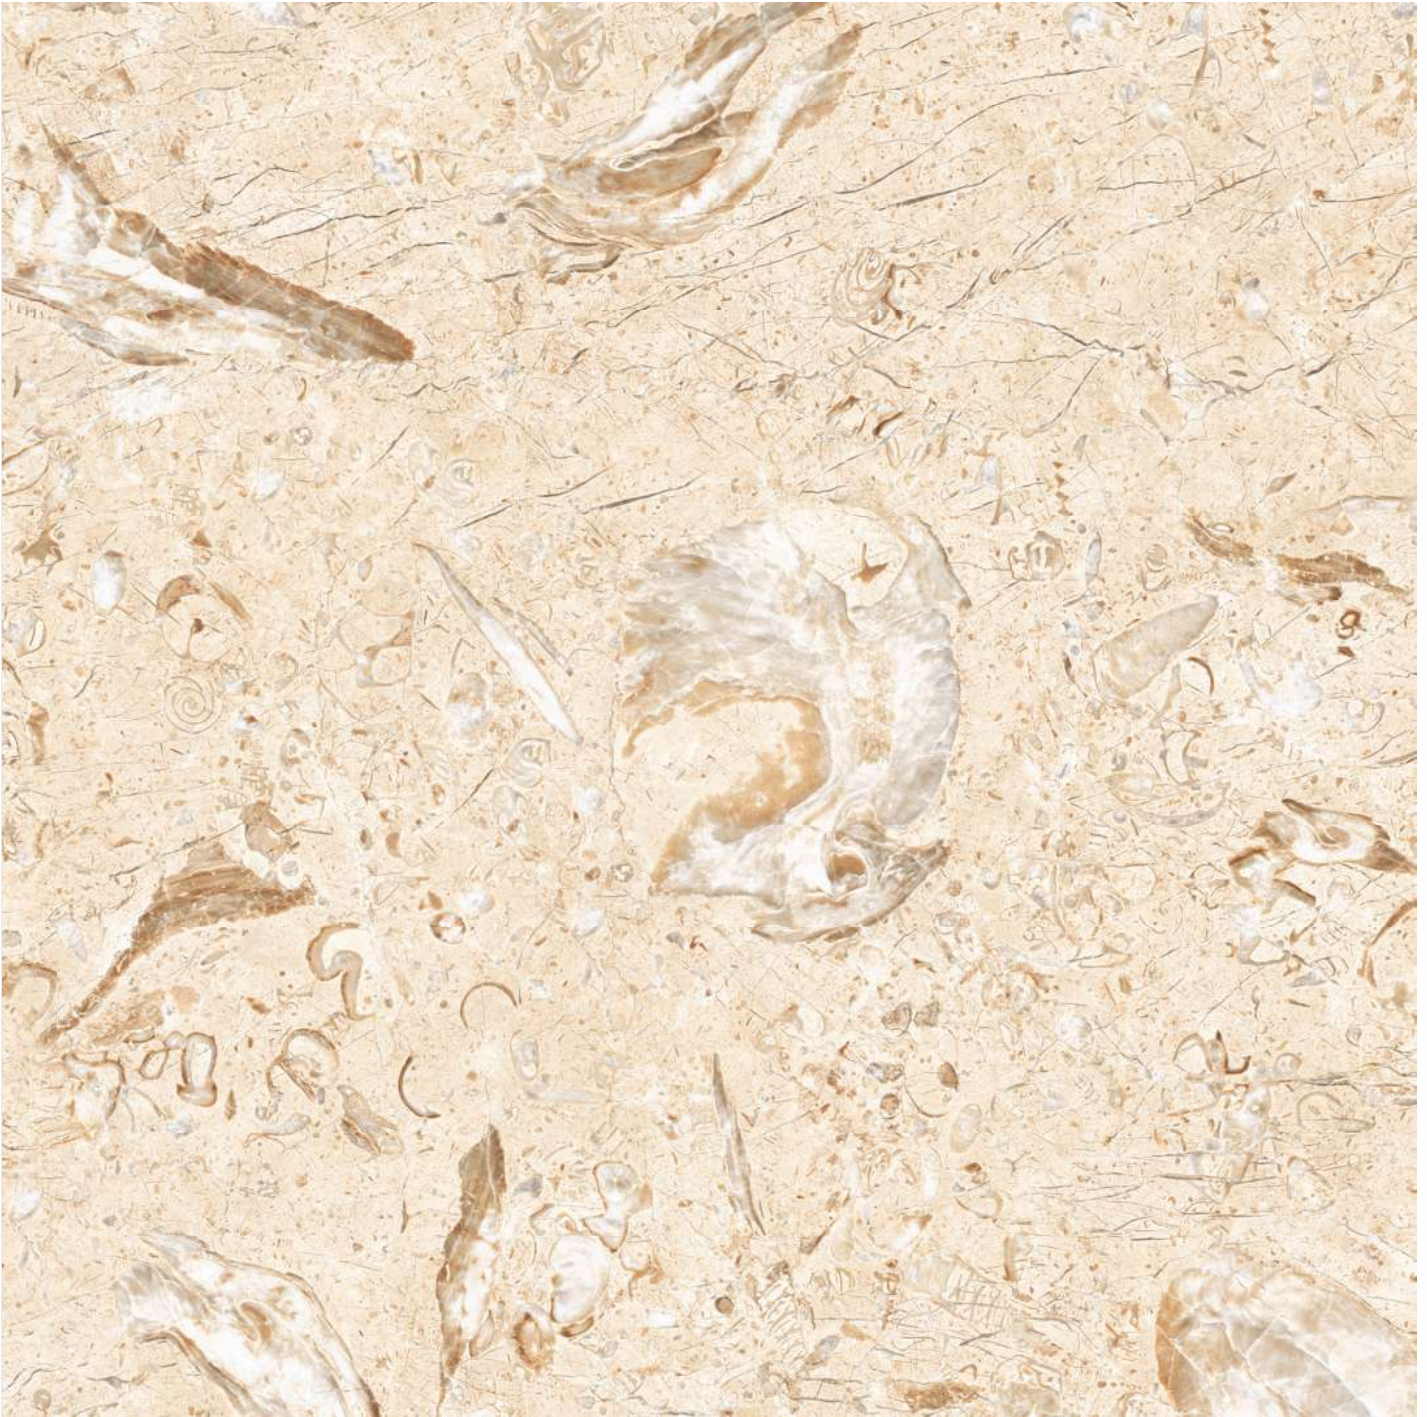

Size
600x600mm

Design Name
VALENTINO

Size
600x600mm

Random
04

Design Name
VEGA BROWN

Size
600x600mm

Random
04

Design Name
VENICE BROWN