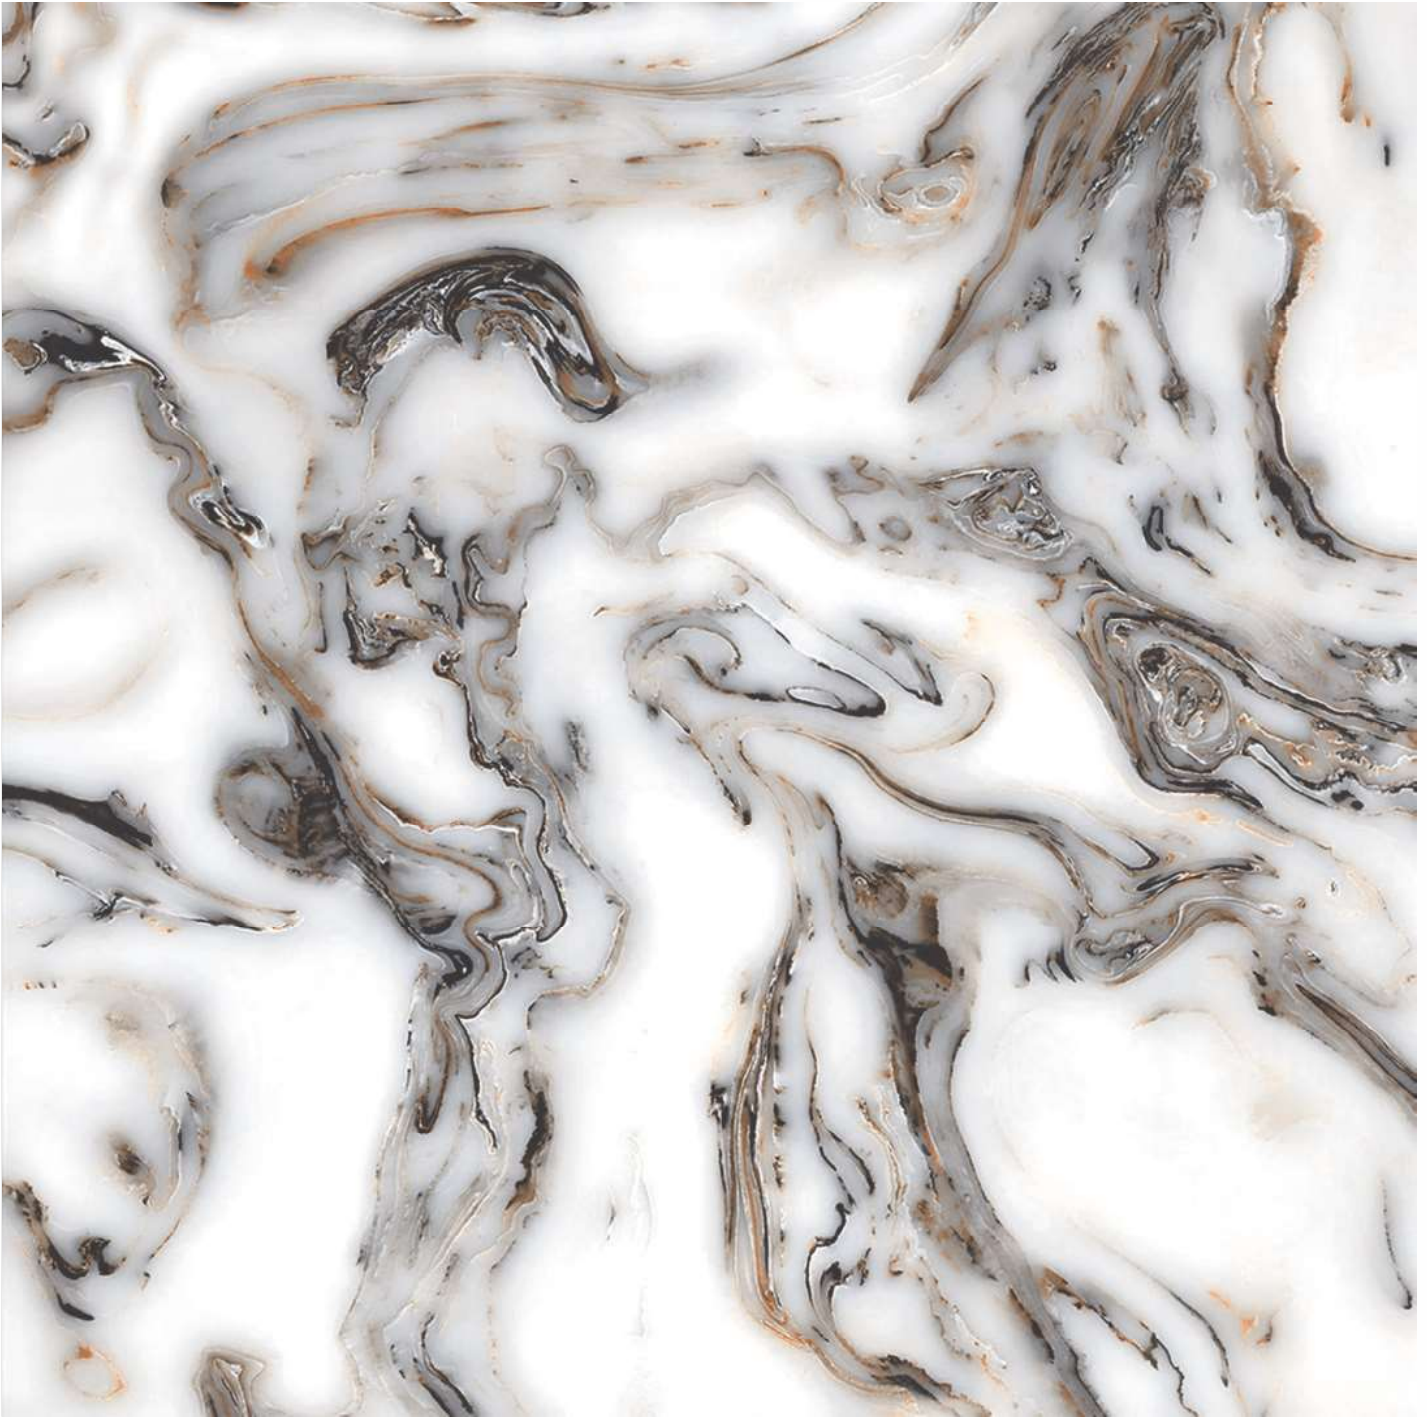

Design Name
OPTOMUS BLACK

Size
600x600mm