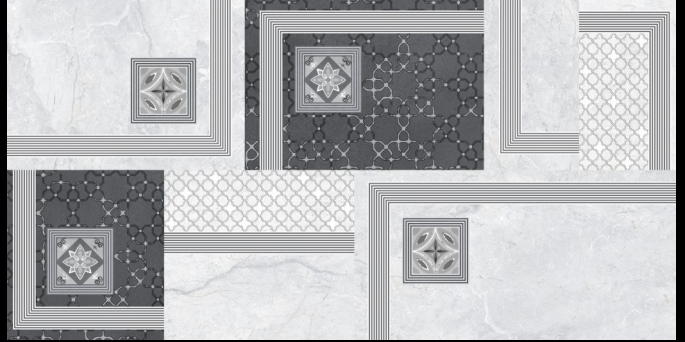

R4

ARCON DECOR