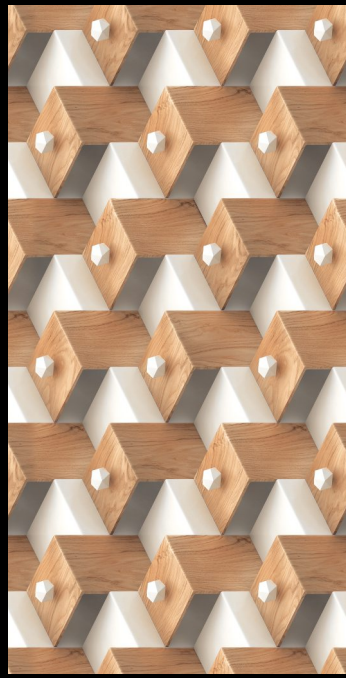

Mangalam

Linkage Pvt Ltd

600x  
1200mm

3D &  
MIRROR  
COLLECTION

A 3D-rendered tile pattern featuring a repeating floral motif. The tiles are white with a dark grey or black background. The floral design is embossed, creating a sense of depth and texture. The tiles are arranged in a staggered grid pattern. The lighting is dramatic, highlighting the three-dimensional quality of the tiles.

## **3D**

**COLLECTION**

Experience depth and dimension with our 3D tile collection, adding texture and intrigue to your space.

3D-4502

3D-4504

3D-4507

3D-4511

3D-4512