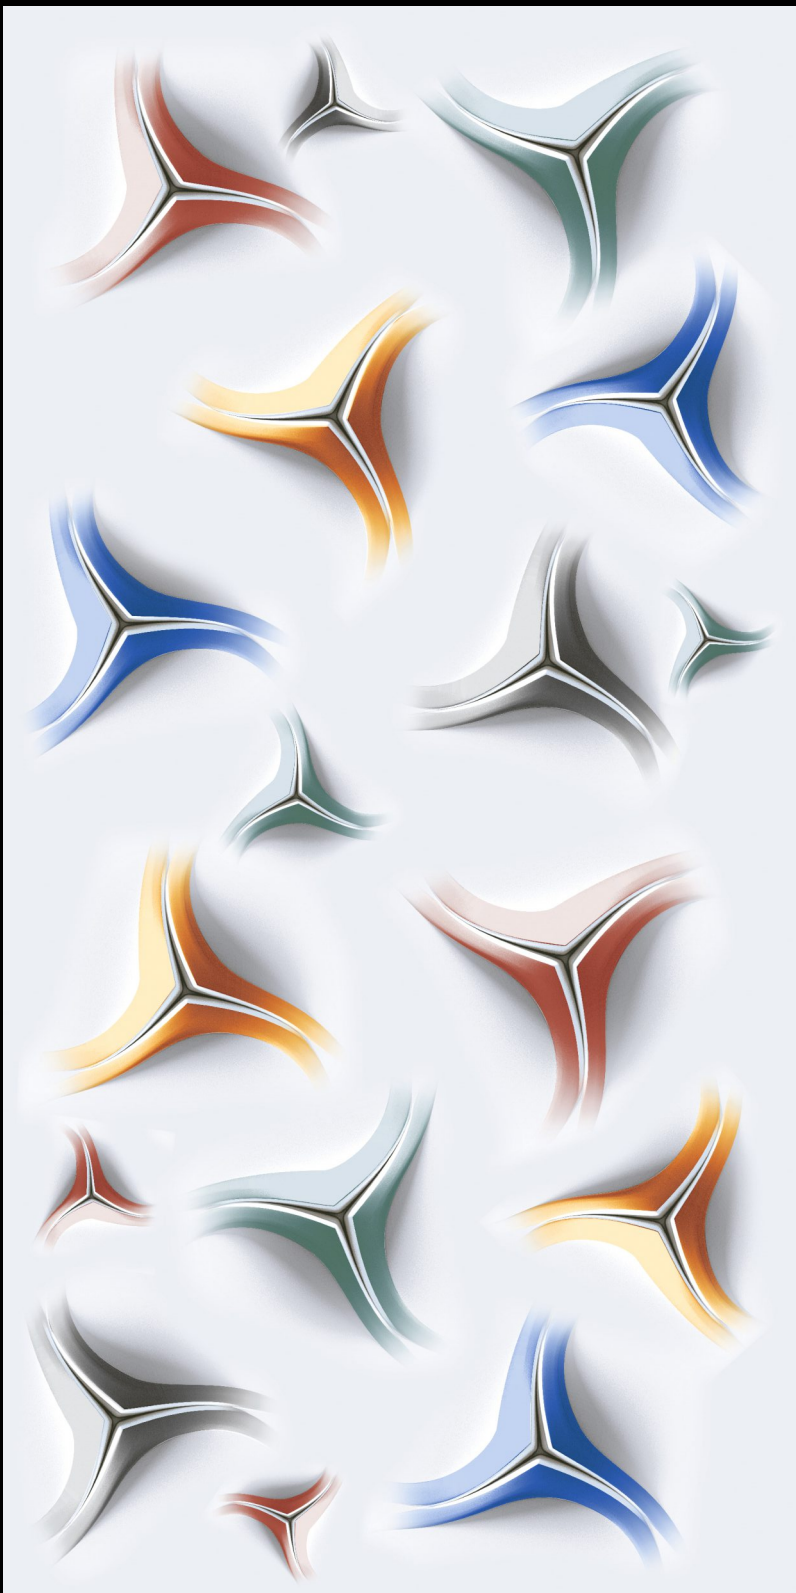

Mangalam

Linkage Pvt Ltd

600x  
1200mm

3D &  
MIRROR  
COLLECTION

A 3D-rendered tile pattern featuring a repeating floral motif. The tiles are white with a dark grey or black background. The floral design is embossed, creating a sense of depth and texture. The tiles are arranged in a staggered grid pattern. The lighting is dramatic, highlighting the three-dimensional quality of the tiles.

## **3D**

**COLLECTION**

Experience depth and dimension with our 3D tile collection, adding texture and intrigue to your space.

3D-4502

3D-4504

3D-4507

3D-4511

3D-4512