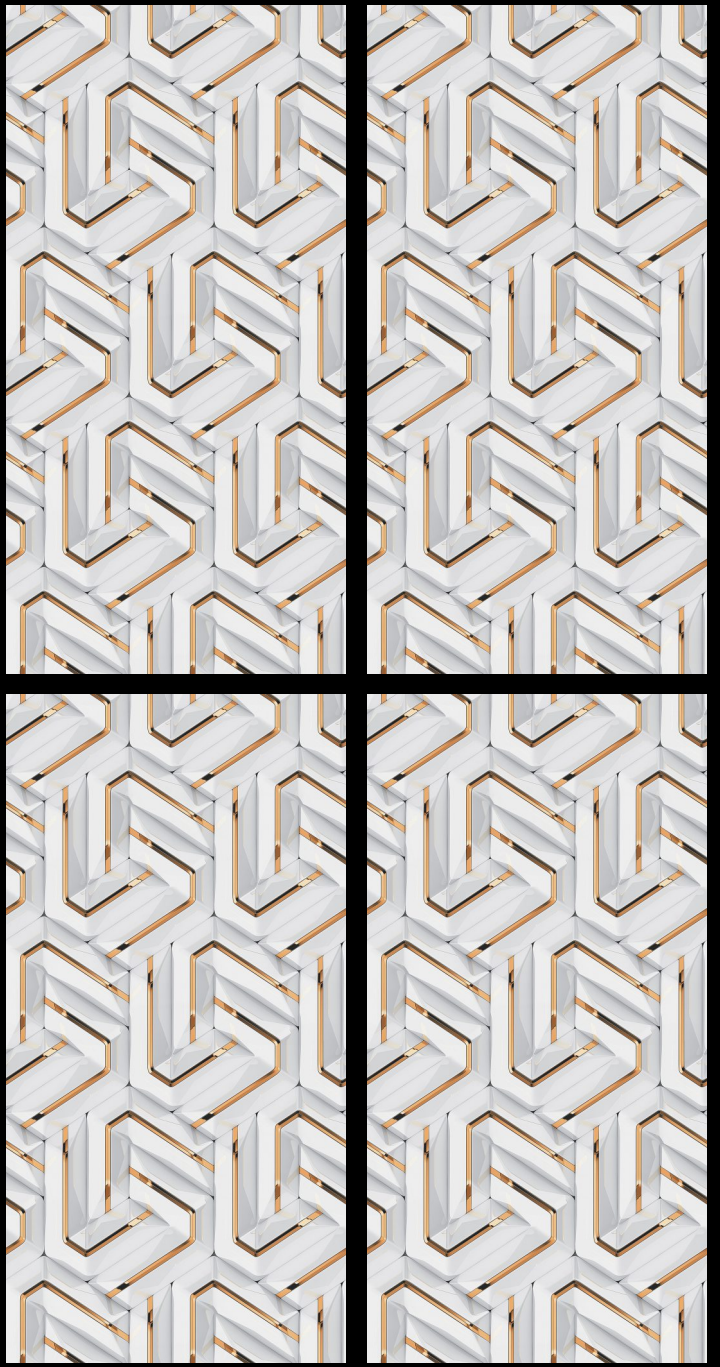

Mangalam

Linkage Pvt Ltd

600x  
1200mm

3D &  
MIRROR  
COLLECTION

A 3D-rendered tile pattern featuring a repeating floral motif. The tiles are white with a dark grey or black background. The floral design is embossed, creating a sense of depth and texture. The tiles are arranged in a staggered grid pattern. The lighting is dramatic, highlighting the three-dimensional quality of the tiles.

3D-4518

3D-4519

3D-4520

3D-4522

3D-4524

3D-4525

3D-4531

3D-4533

3D-4535

3D-4542

3D-4543

velton