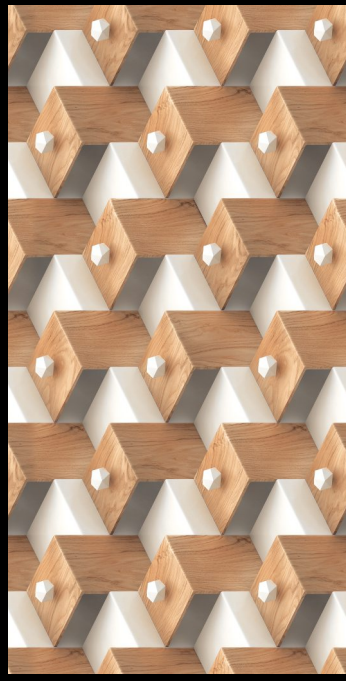

Mangalam

Linkage Pvt Ltd

600x  
1200mm

3D &  
MIRROR  
COLLECTION

A 3D-rendered tile pattern featuring a repeating floral motif. The tiles are white with a dark grey or black background. The floral design is embossed, creating a sense of depth and texture. The tiles are arranged in a staggered grid pattern. The lighting is dramatic, highlighting the three-dimensional quality of the tiles.

## **3D**

**COLLECTION**

Experience depth and dimension with our 3D tile collection, adding texture and intrigue to your space.

3D-4502

3D-4504

3D-4507

3D-4511

3D-4512