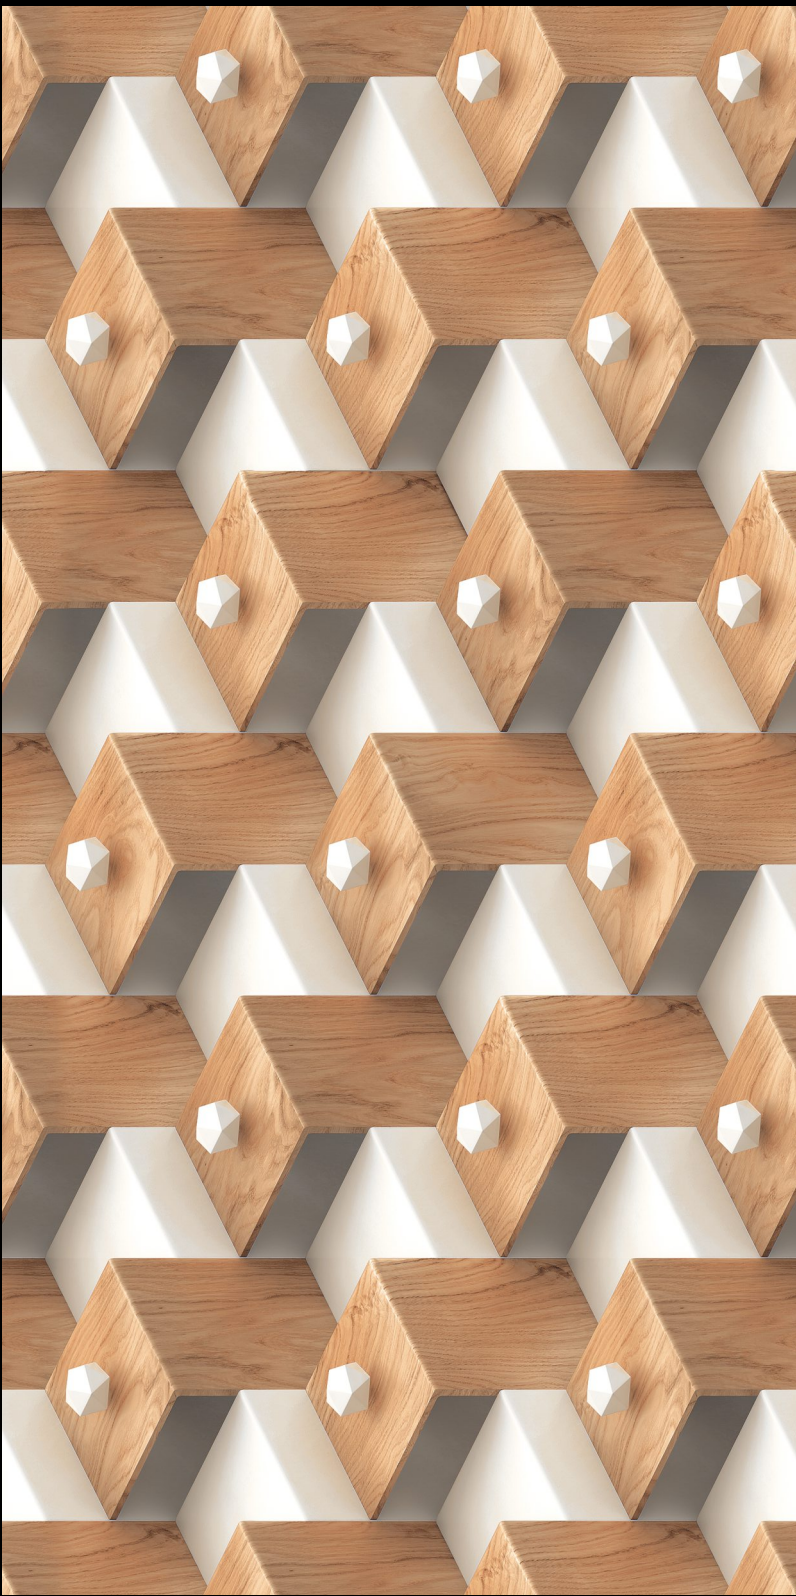

Mangalam

Linkage Pvt Ltd

600x  
1200mm

3D &  
MIRROR  
COLLECTION

A 3D-rendered tile pattern featuring a repeating floral motif. The tiles are white with a dark grey or black background. The floral design is embossed, creating a sense of depth and texture. The tiles are arranged in a staggered grid pattern. The lighting is dramatic, highlighting the three-dimensional quality of the tiles.

## **3D**

**COLLECTION**

Experience depth and dimension with our 3D tile collection, adding texture and intrigue to your space.

3D-4502

3D-4504

3D-4507

3D-4511

3D-4512