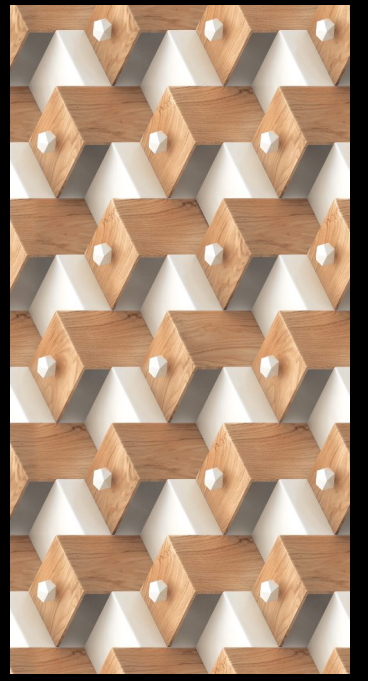

Mangalam

Linkage Pvt Ltd

600x  
1200mm

3D &  
MIRROR  
COLLECTION

A 3D-rendered tile pattern featuring a repeating floral motif. The tiles are white with a dark grey or black background. The floral design is embossed, creating a sense of depth and texture. The tiles are arranged in a staggered grid pattern. The lighting is dramatic, highlighting the three-dimensional quality of the tiles.

## **3D**

**COLLECTION**

Experience depth and dimension with our 3D tile collection, adding texture and intrigue to your space.

3D-4502

3D-4504

3D-4507

3D-4511

3D-4512