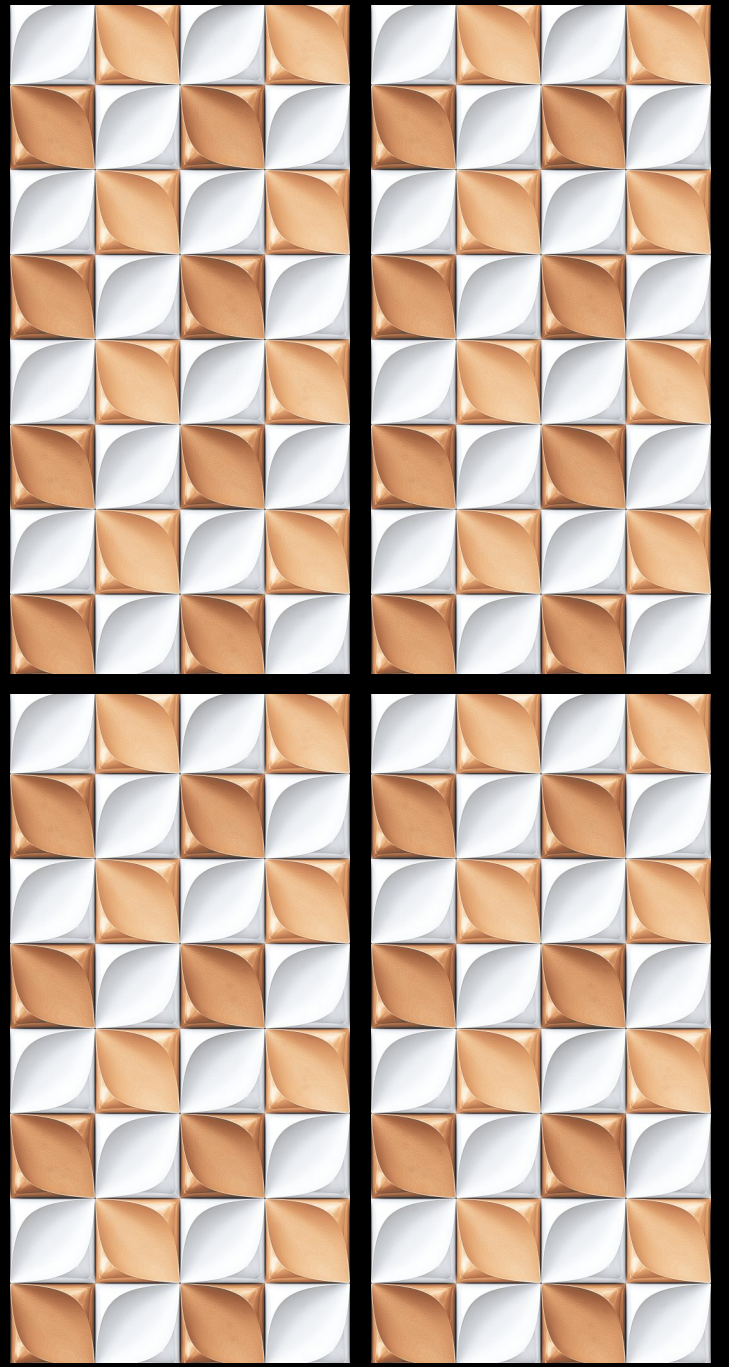

Mangalam

Linkage Pvt Ltd

600x  
1200mm

3D &  
MIRROR  
COLLECTION

A 3D-rendered tile pattern featuring a repeating floral motif. The tiles are white with a dark grey or black background. The floral design is embossed, creating a sense of depth and texture. The tiles are arranged in a staggered grid pattern. The lighting is dramatic, highlighting the three-dimensional quality of the tiles.

**600x  
1200mm**

## **3D**

**COLLECTION**

Experience depth and dimension with our 3D tile collection, adding texture and intrigue to your space.

3D-4502

3D-4504

3D-4507

3D-4511

3D-4512

3D-4518

3D-4519

3D-4520

3D-4522

3D-4524

3D-4525

3D-4531

3D-4533