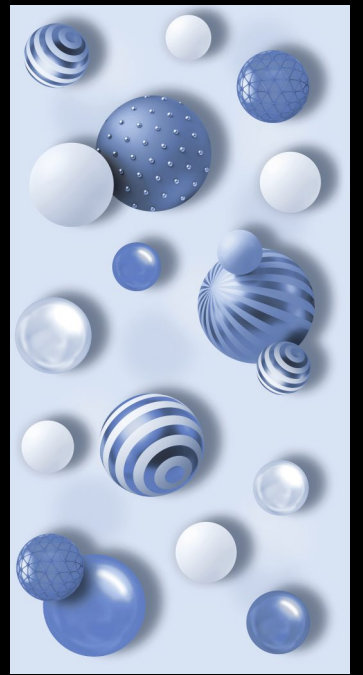

Mangalam

Linkage Pvt Ltd

600x  
1200mm

3D &  
MIRROR  
COLLECTION

A 3D-rendered tile pattern featuring a repeating floral motif. The tiles are white with a dark grey or black background. The floral design is embossed, creating a sense of depth and texture. The tiles are arranged in a staggered grid pattern. The lighting is dramatic, highlighting the three-dimensional quality of the tiles.

3D-4518

3D-4519

3D-4520

3D-4522

3D-4524

3D-4525

3D-4531

3D-4533

3D-4535

3D-4542

3D-4543

velton