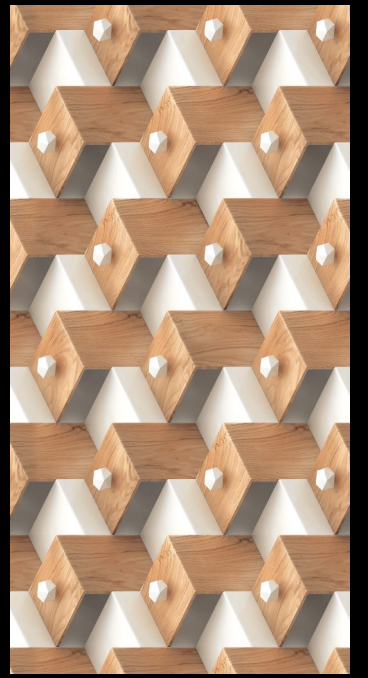

Mangalam

Linkage Pvt Ltd

600x  
1200mm

3D &  
MIRROR  
COLLECTION

A 3D-rendered tile pattern featuring a repeating floral motif. The tiles are white with a dark grey or black background. The floral design is embossed, creating a sense of depth and texture. The tiles are arranged in a staggered grid pattern. The lighting is dramatic, highlighting the three-dimensional quality of the tiles.

## **3D**

**COLLECTION**

Experience depth and dimension with our 3D tile collection, adding texture and intrigue to your space.

3D-4502

3D-4504

3D-4507

3D-4511

3D-4512