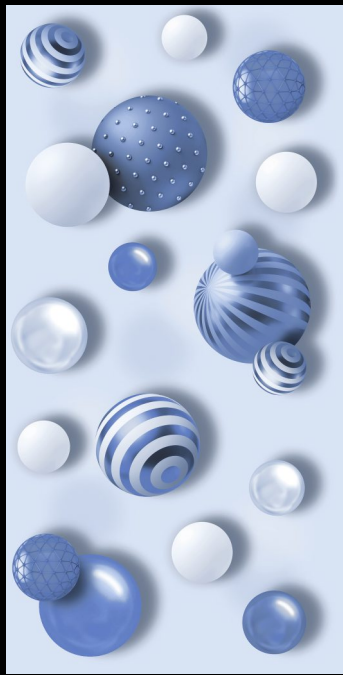

Mangalam

Linkage Pvt Ltd

600x  
1200mm

3D &  
MIRROR  
COLLECTION

A 3D-rendered tile pattern featuring a repeating floral motif. The tiles are white with a dark grey or black background. The floral design is embossed, creating a sense of depth and texture. The tiles are arranged in a staggered grid pattern. The lighting is dramatic, highlighting the three-dimensional quality of the tiles.

3D-4518

3D-4519

3D-4520

3D-4522

3D-4524

3D-4525

3D-4531

3D-4533

3D-4535

3D-4542

3D-4543

velton