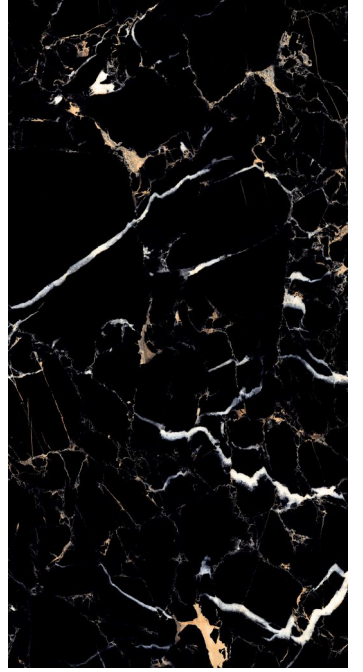

Mangalam

Linkage Pvt Ltd

ALDO AMEZ

BLACK PETAL

BLACK PORTORO

CLONIC BLACK

CLOUDY BLUE

COSMOS RED

CRISTINA BROWN

COLOMBIA BLACK

DERBY BLACK

DOMINGO GOLD

FURY BLACK

GOLD PORTRO

LAURANT SAINT

LEGEND GOLD

LUNAR MARBLE

MARINE BLACK

MEXICO BLACK

NOVELLA NERO

PAMPLONA BLACK

PORT BLACK

RECTUS TARBO

TUSCAN