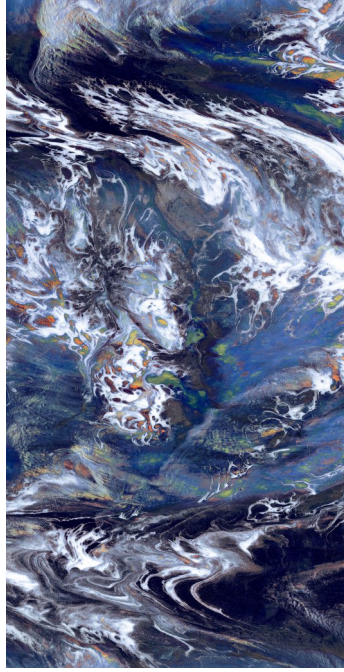

Mangalam

Linkage Pvt Ltd

ALDO AMEZ

BLACK PETAL

BLACK PORTORO

CLONIC BLACK

CLOUDY BLUE

COSMOS RED

LUNAR MARBLE

MARINE BLACK

MEXICO BLACK

NOVELLA NERO

PAMPLONA BLACK

PORT BLACK

RECTUS TARBO

TUSCAN

VENATO GREEN

WAVE DENMARK

WUXI BLACK