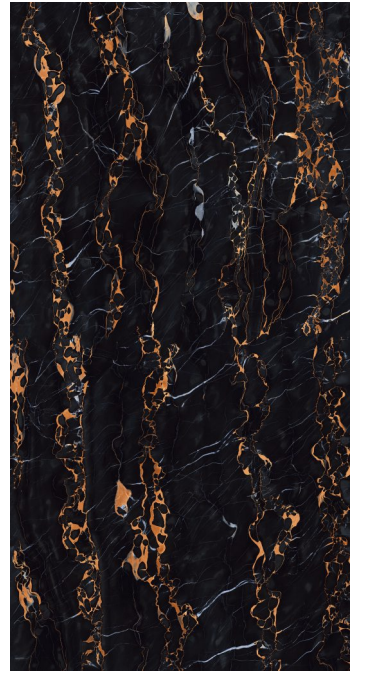

Mangalam

Linkage Pvt Ltd

ALDO AMEZ

BLACK PETAL

BLACK PORTORO

CLONIC BLACK

CLOUDY BLUE

COSMOS RED

CRISTINA BROWN

COLOMBIA BLACK

DERBY BLACK

DOMINGO GOLD

FURY BLACK

GOLD PORTRO

LAURANT SAINT

LEGEND GOLD

LUNAR MARBLE

MARINE BLACK

MEXICO BLACK

NOVELLA NERO

PAMPLONA BLACK

PORT BLACK

RECTUS TARBO

TUSCAN