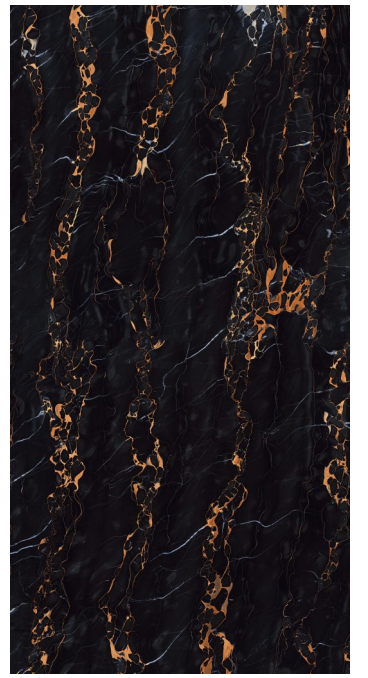

Mangalam

Linkage Pvt Ltd

ALDO AMEZ

BLACK PETAL

BLACK PORTORO

CLONIC BLACK

CLOUDY BLUE

COSMOS RED

CRISTINA BROWN

COLOMBIA BLACK

DERBY BLACK

DOMINGO GOLD

FURY BLACK

GOLD PORTRO

LAURANT SAINT

LEGEND GOLD

LUNAR MARBLE

MARINE BLACK

MEXICO BLACK

NOVELLA NERO

PAMPLONA BLACK

PORT BLACK

RECTUS TARBO

TUSCAN