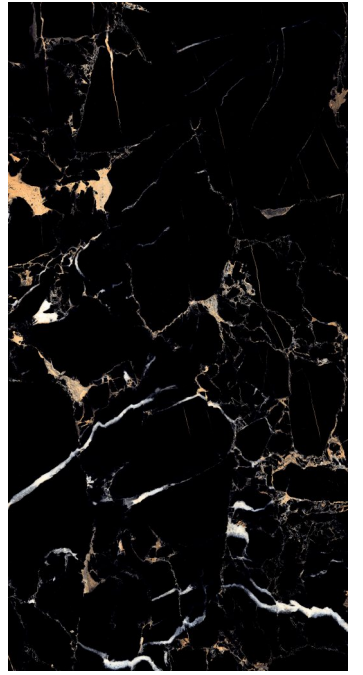

Mangalam

Linkage Pvt Ltd

ALDO AMEZ

BLACK PETAL

BLACK PORTORO

CLONIC BLACK

CLOUDY BLUE

COSMOS RED

CRISTINA BROWN

COLOMBIA BLACK

DERBY BLACK

DOMINGO GOLD

FURY BLACK

GOLD PORTRO

LAURANT SAINT

LEGEND GOLD

LUNAR MARBLE

MARINE BLACK

MEXICO BLACK

NOVELLA NERO

PAMPLONA BLACK

PORT BLACK

RECTUS TARBO

TUSCAN