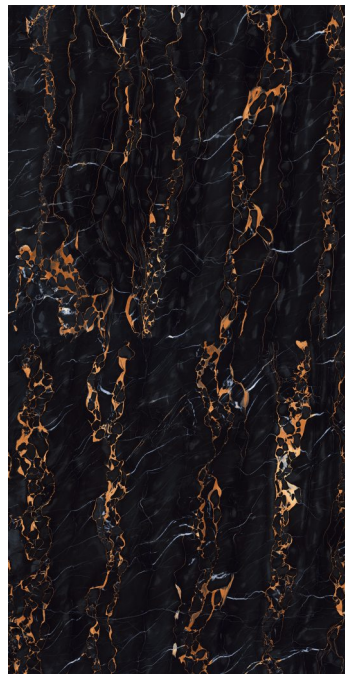

Mangalam

Linkage Pvt Ltd

ALDO AMEZ

BLACK PETAL

BLACK PORTORO

CLONIC BLACK

CLOUDY BLUE

COSMOS RED

CRISTINA BROWN

COLOMBIA BLACK

DERBY BLACK

DOMINGO GOLD

FURY BLACK

GOLD PORTRO

LAURANT SAINT

LEGEND GOLD

LUNAR MARBLE

MARINE BLACK

MEXICO BLACK

NOVELLA NERO

PAMPLONA BLACK

PORT BLACK

RECTUS TARBO

TUSCAN