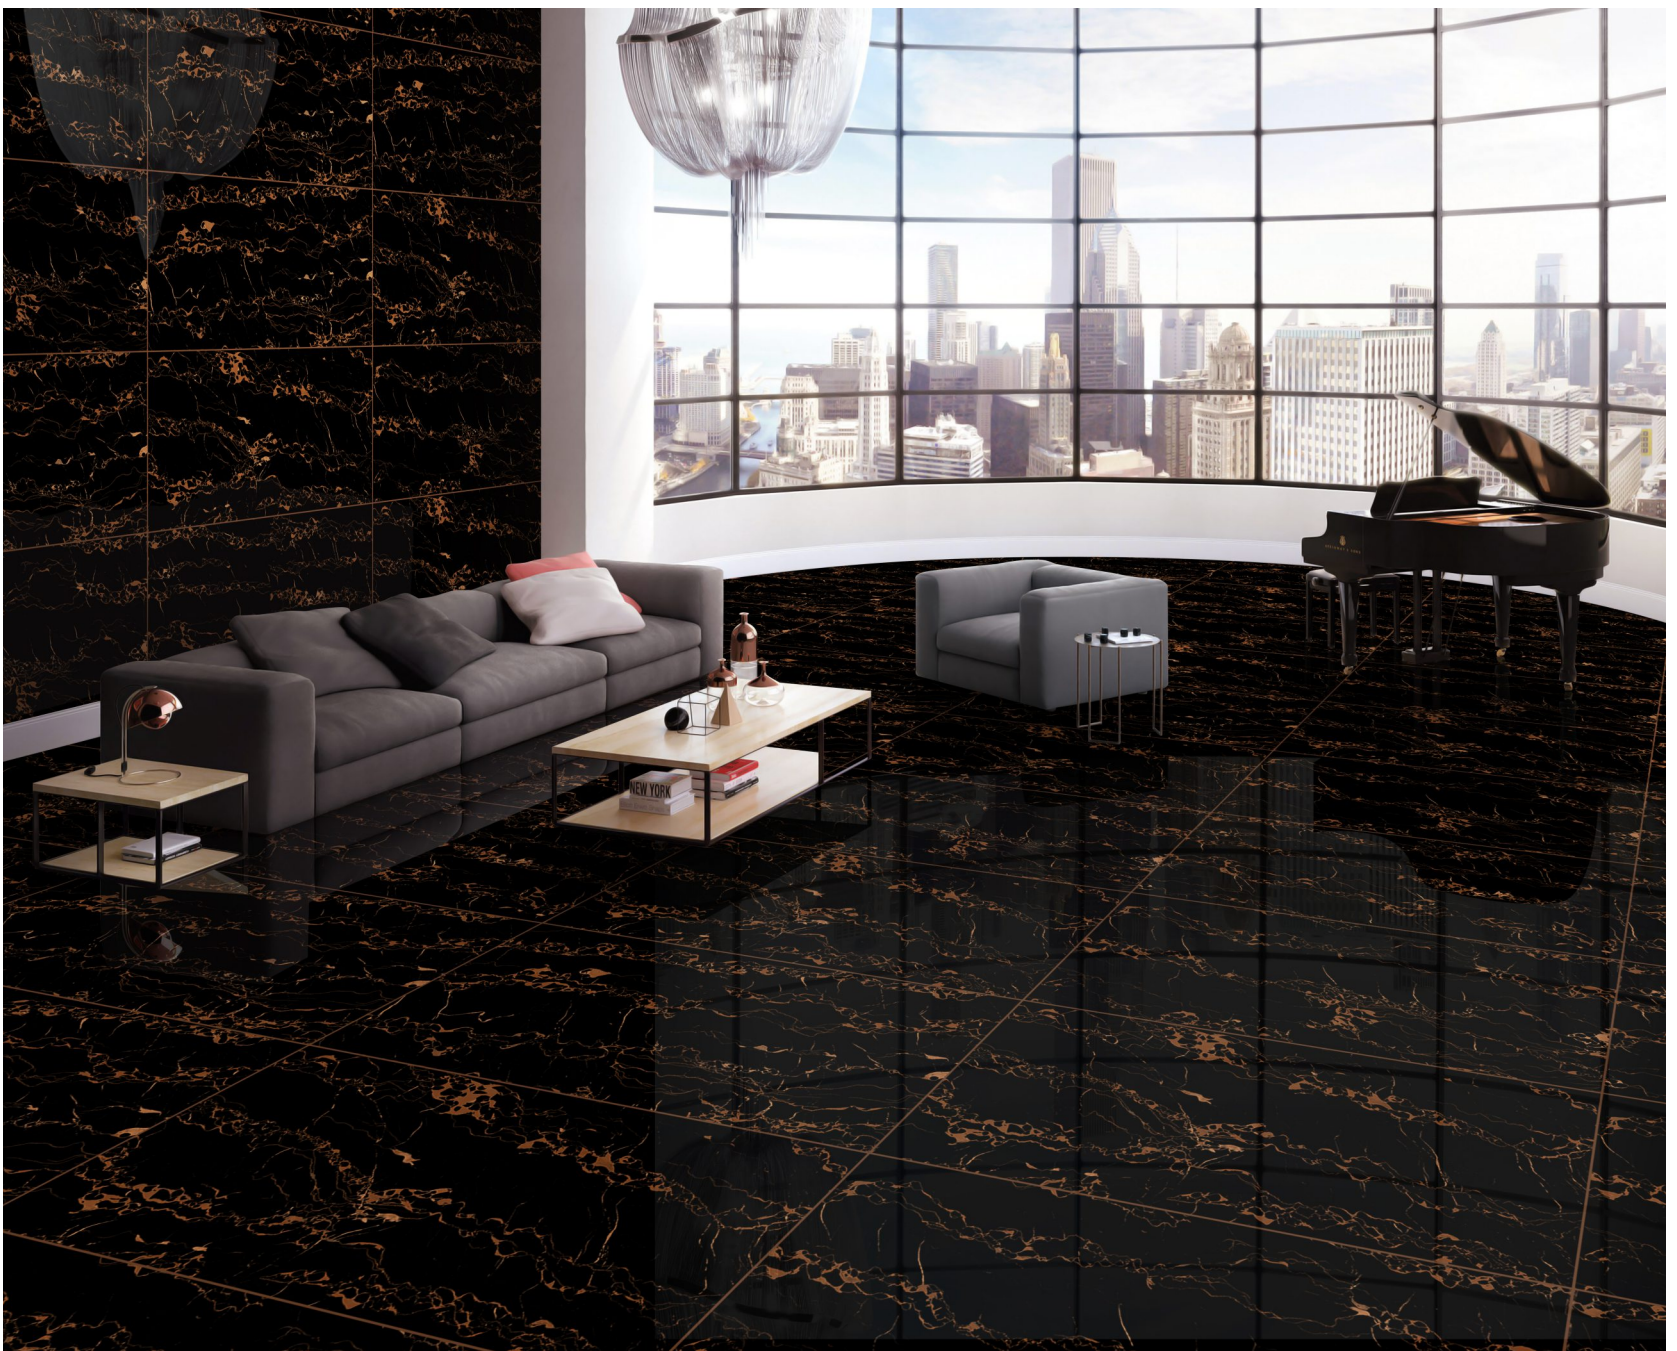

GOLD PORTRO