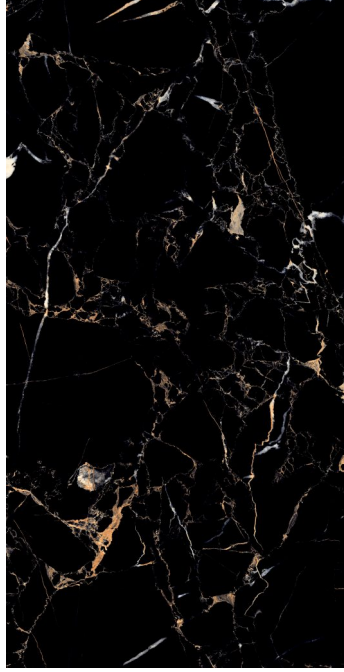

Mangalam

Linkage Pvt Ltd

ALDO AMEZ

BLACK PETAL

BLACK PORTORO

CLONIC BLACK

CLOUDY BLUE

COSMOS RED

CRISTINA BROWN

COLOMBIA BLACK

DERBY BLACK

DOMINGO GOLD

FURY BLACK

GOLD PORTRO

LAURANT SAINT

LEGEND GOLD

LUNAR MARBLE

MARINE BLACK

MEXICO BLACK

NOVELLA NERO

PAMPLONA BLACK

PORT BLACK

RECTUS TARBO

TUSCAN