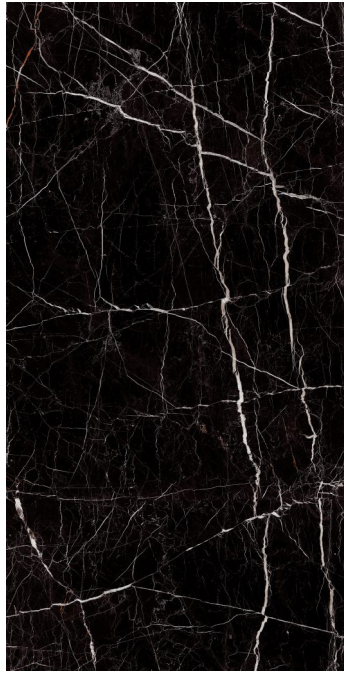

BLACK PETAL