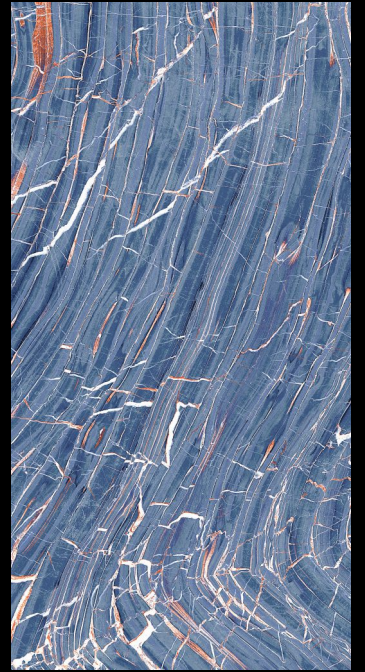

Mangalam

Linkage Pvt Ltd

600x
1200mm

SEMI HIGH GLOSS
COLLECTION

600x
1200mm

SEMI HIGH GLOSS COLLECTION

Our Semi High-Gloss Tiles combine lasting durability with timeless elegance. Their elegant gleam adds sophistication and warmth to any space. Designed for practicality, these tiles effortlessly withstand daily wear and tear, making them a functional and stylish choice for a variety of applications. Experience enduring beauty and functionality in every tile.

ALWIN AQUA

ALWIN COPPER

APOLO NATURAL

ARISA SILVER

CANON GOLD

CANYON ONYX

CARRISA AQUA

LAPIS AZURE

LIVID ICE

SOFITA GREY

VERSACE CHOCO

VERSACE BROWN

VERSACE GREY

VERSACE OLIVE