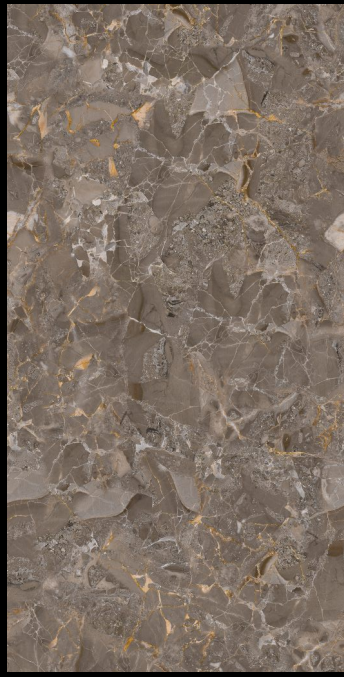

Mangalam

Linkage Pvt Ltd

600x
1200mm

SEMI HIGH GLOSS
COLLECTION

600x
1200mm

SEMI HIGH GLOSS COLLECTION

Our Semi High-Gloss Tiles combine lasting durability with timeless elegance. Their elegant gleam adds sophistication and warmth to any space. Designed for practicality, these tiles effortlessly withstand daily wear and tear, making them a functional and stylish choice for a variety of applications. Experience enduring beauty and functionality in every tile.

ALWIN AQUA

ALWIN COPPER

APOLO NATURAL

ARISA SILVER

CANON GOLD

CANYON ONYX

CARRISA AQUA

LAPIS AZURE

LIVID ICE

SOFITA GREY

VERSACE CHOCO

VERSACE BROWN

VERSACE GREY

VERSACE OLIVE