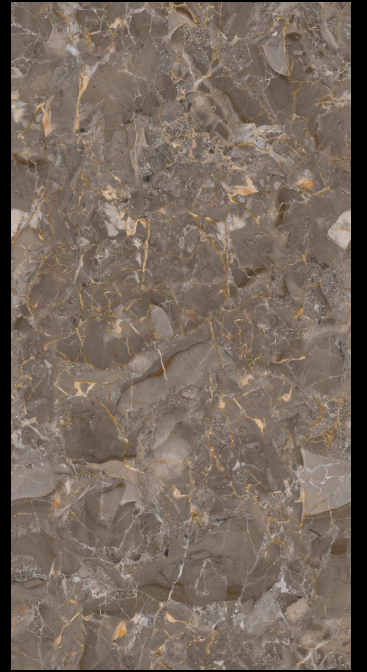

Mangalam

Linkage Pvt Ltd

600x
1200mm

SEMI HIGH GLOSS
COLLECTION

600x
1200mm

SEMI HIGH GLOSS COLLECTION

Our Semi High-Gloss Tiles combine lasting durability with timeless elegance. Their elegant gleam adds sophistication and warmth to any space. Designed for practicality, these tiles effortlessly withstand daily wear and tear, making them a functional and stylish choice for a variety of applications. Experience enduring beauty and functionality in every tile.

ALWIN AQUA

ALWIN COPPER

APOLO NATURAL

ARISA SILVER

CANON GOLD

CANYON ONYX

CARRISA AQUA

LAPIS AZURE

LIVID ICE

SOFITA GREY

VERSACE CHOCO

VERSACE BROWN

VERSACE GREY

VERSACE OLIVE