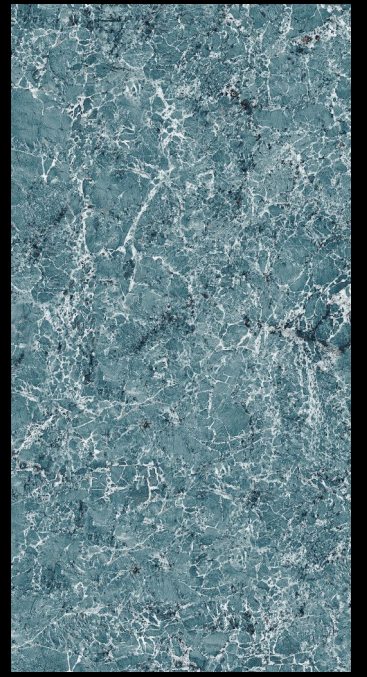

Mangalam

Linkage Pvt Ltd

600x
1200mm

SEMI HIGH GLOSS
COLLECTION

600x
1200mm

SEMI HIGH GLOSS COLLECTION

Our Semi High-Gloss Tiles combine lasting durability with timeless elegance. Their elegant gleam adds sophistication and warmth to any space. Designed for practicality, these tiles effortlessly withstand daily wear and tear, making them a functional and stylish choice for a variety of applications. Experience enduring beauty and functionality in every tile.

ALWIN AQUA

ALWIN COPPER

APOLO NATURAL

ARISA SILVER

CANON GOLD

CANYON ONYX

CARRISA AQUA

LAPIS AZURE

LIVID ICE

SOFITA GREY

VERSACE CHOCO

VERSACE BROWN

VERSACE GREY

VERSACE OLIVE