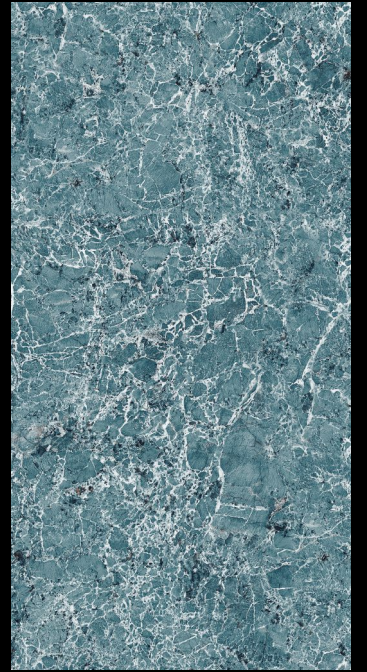

Mangalam

Linkage Pvt Ltd

600x
1200mm

SEMI HIGH GLOSS
COLLECTION

600x
1200mm

SEMI HIGH GLOSS COLLECTION

Our Semi High-Gloss Tiles combine lasting durability with timeless elegance. Their elegant gleam adds sophistication and warmth to any space. Designed for practicality, these tiles effortlessly withstand daily wear and tear, making them a functional and stylish choice for a variety of applications. Experience enduring beauty and functionality in every tile.

ALWIN AQUA

ALWIN COPPER

APOLO NATURAL

ARISA SILVER

CANON GOLD

CANYON ONYX

CARRISA AQUA

LAPIS AZURE

LIVID ICE

SOFITA GREY

VERSACE CHOCO

VERSACE BROWN

VERSACE GREY

VERSACE OLIVE