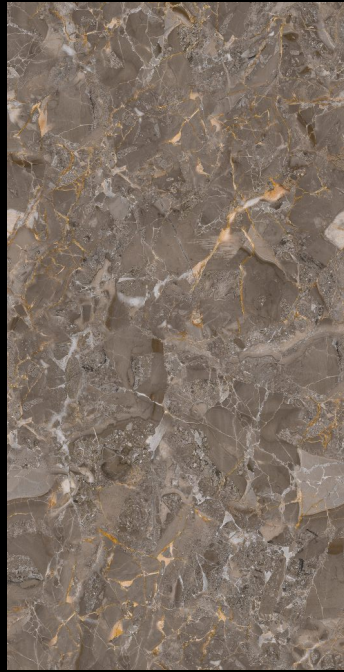

Mangalam

Linkage Pvt Ltd

600x
1200mm

SEMI HIGH GLOSS
COLLECTION

600x
1200mm

SEMI HIGH GLOSS COLLECTION

Our Semi High-Gloss Tiles combine lasting durability with timeless elegance. Their elegant gleam adds sophistication and warmth to any space. Designed for practicality, these tiles effortlessly withstand daily wear and tear, making them a functional and stylish choice for a variety of applications. Experience enduring beauty and functionality in every tile.

ALWIN AQUA

ALWIN COPPER

APOLO NATURAL

ARISA SILVER

CANON GOLD

CANYON ONYX

CARRISA AQUA

LAPIS AZURE

LIVID ICE

SOFITA GREY

VERSACE CHOCO

VERSACE BROWN

VERSACE GREY

VERSACE OLIVE