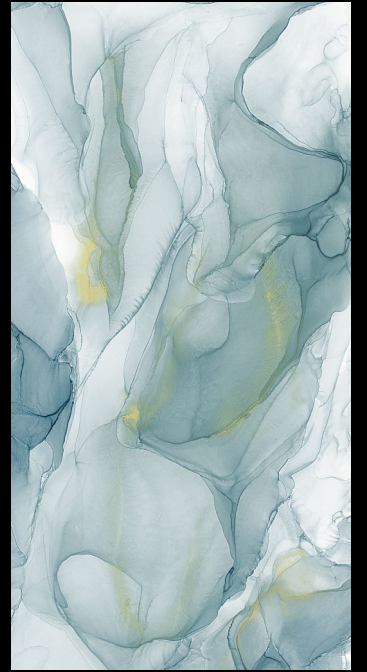

Mangalam

Linkage Pvt Ltd

600x
1200mm

SEMI HIGH GLOSS
COLLECTION

600x
1200mm

SEMI HIGH GLOSS COLLECTION

Our Semi High-Gloss Tiles combine lasting durability with timeless elegance. Their elegant gleam adds sophistication and warmth to any space. Designed for practicality, these tiles effortlessly withstand daily wear and tear, making them a functional and stylish choice for a variety of applications. Experience enduring beauty and functionality in every tile.

ALWIN AQUA

ALWIN COPPER

APOLO NATURAL

ARISA SILVER

CANON GOLD

CANYON ONYX

CARRISA AQUA

LAPIS AZURE

LIVID ICE

SOFITA GREY

VERSACE CHOCO

VERSACE BROWN

VERSACE GREY

VERSACE OLIVE