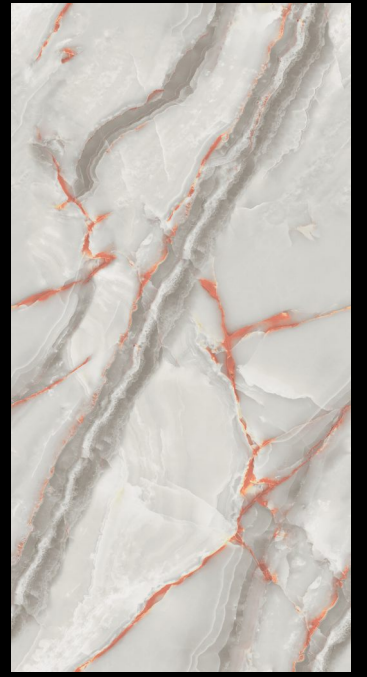

Mangalam

Linkage Pvt Ltd

600x
1200mm

SEMI HIGH GLOSS
COLLECTION

600x
1200mm

SEMI HIGH GLOSS COLLECTION

Our Semi High-Gloss Tiles combine lasting durability with timeless elegance. Their elegant gleam adds sophistication and warmth to any space. Designed for practicality, these tiles effortlessly withstand daily wear and tear, making them a functional and stylish choice for a variety of applications. Experience enduring beauty and functionality in every tile.

ALWIN AQUA

ALWIN COPPER

APOLO NATURAL

ARISA SILVER

CANON GOLD

CANYON ONYX

CARRISA AQUA

LAPIS AZURE

LIVID ICE

SOFITA GREY

VERSACE CHOCO

VERSACE BROWN

VERSACE GREY

VERSACE OLIVE