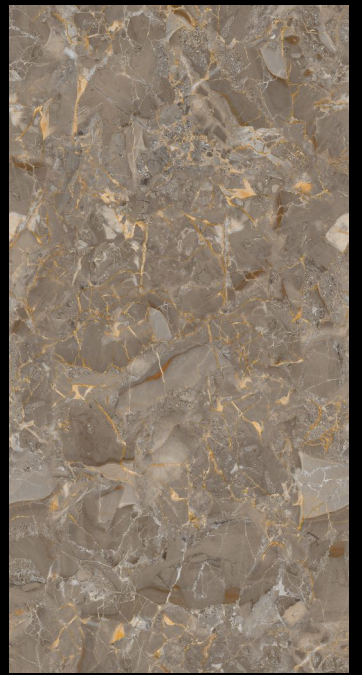

Mangalam

Linkage Pvt Ltd

600x
1200mm

SEMI HIGH GLOSS
COLLECTION

600x
1200mm

SEMI HIGH GLOSS COLLECTION

Our Semi High-Gloss Tiles combine lasting durability with timeless elegance. Their elegant gleam adds sophistication and warmth to any space. Designed for practicality, these tiles effortlessly withstand daily wear and tear, making them a functional and stylish choice for a variety of applications. Experience enduring beauty and functionality in every tile.

ALWIN AQUA

ALWIN COPPER

APOLO NATURAL

ARISA SILVER

CANON GOLD

CANYON ONYX

CARRISA AQUA

LAPIS AZURE

LIVID ICE

SOFITA GREY

VERSACE CHOCO

VERSACE BROWN

VERSACE GREY

VERSACE OLIVE