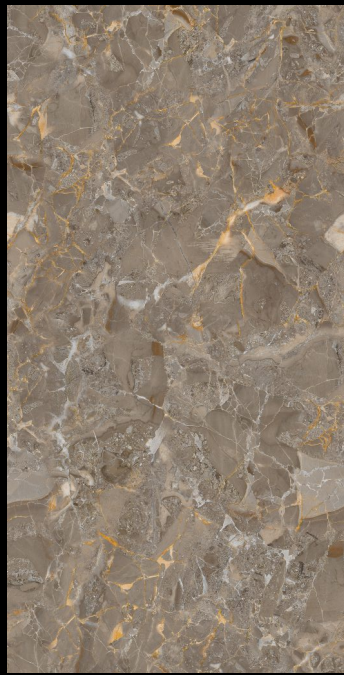

Mangalam

Linkage Pvt Ltd

600x
1200mm

SEMI HIGH GLOSS
COLLECTION

600x
1200mm

SEMI HIGH GLOSS COLLECTION

Our Semi High-Gloss Tiles combine lasting durability with timeless elegance. Their elegant gleam adds sophistication and warmth to any space. Designed for practicality, these tiles effortlessly withstand daily wear and tear, making them a functional and stylish choice for a variety of applications. Experience enduring beauty and functionality in every tile.

LIVID ICE

SOFITA GREY

VERSACE CHOCO

VERSACE BROWN

VERSACE GREY

VERSACE OLIVE