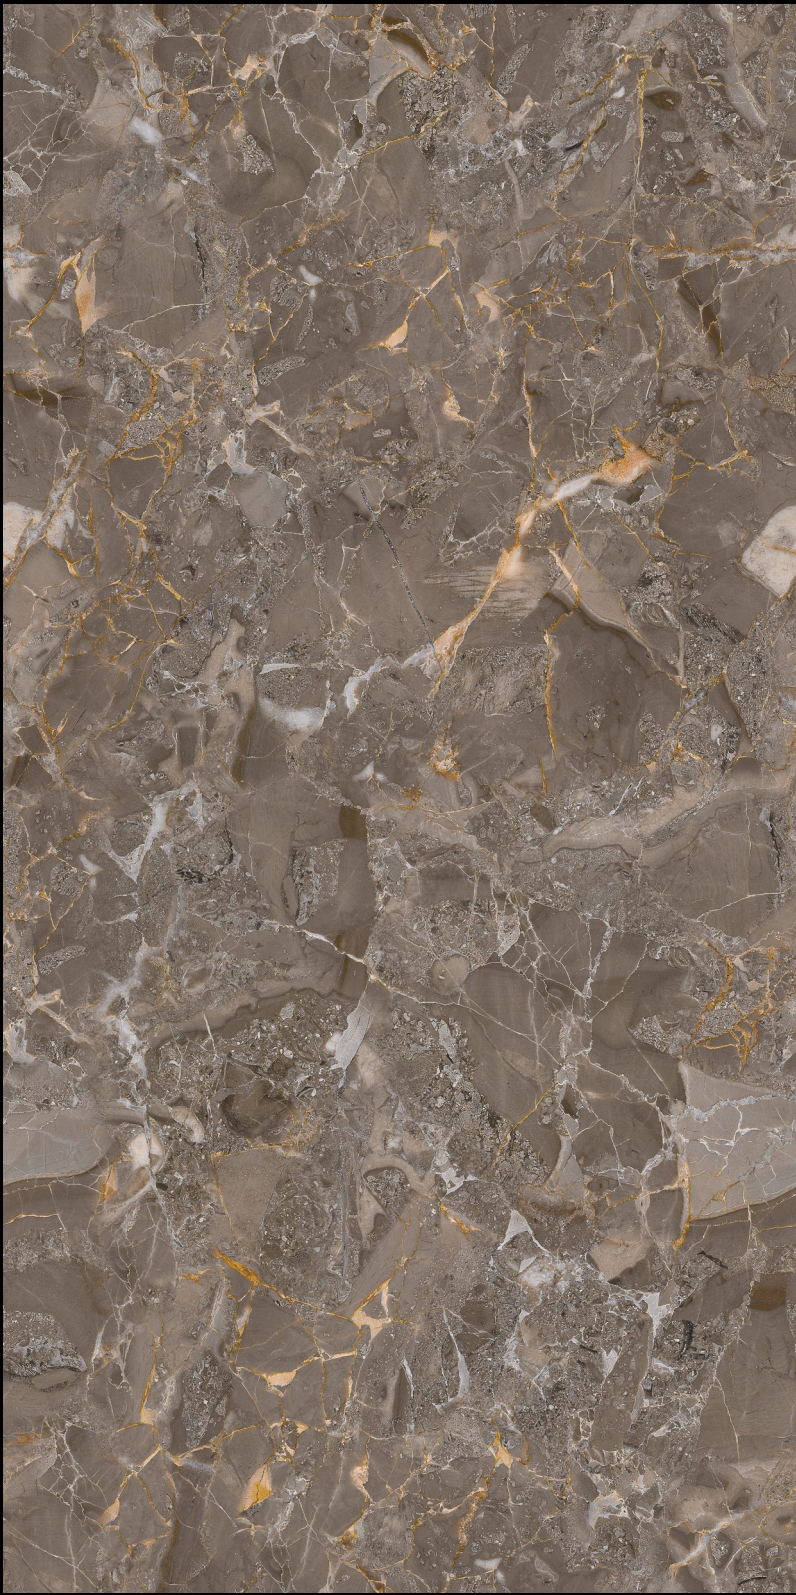

Mangalam

Linkage Pvt Ltd

600x
1200mm

SEMI HIGH GLOSS
COLLECTION

600x
1200mm

SEMI HIGH GLOSS COLLECTION

Our Semi High-Gloss Tiles combine lasting durability with timeless elegance. Their elegant gleam adds sophistication and warmth to any space. Designed for practicality, these tiles effortlessly withstand daily wear and tear, making them a functional and stylish choice for a variety of applications. Experience enduring beauty and functionality in every tile.

ALWIN AQUA

ALWIN COPPER

APOLO NATURAL

ARISA SILVER

CANON GOLD

CANYON ONYX

CARRISA AQUA

LAPIS AZURE

LIVID ICE

SOFITA GREY

VERSACE CHOCO

VERSACE BROWN

VERSACE GREY

VERSACE OLIVE