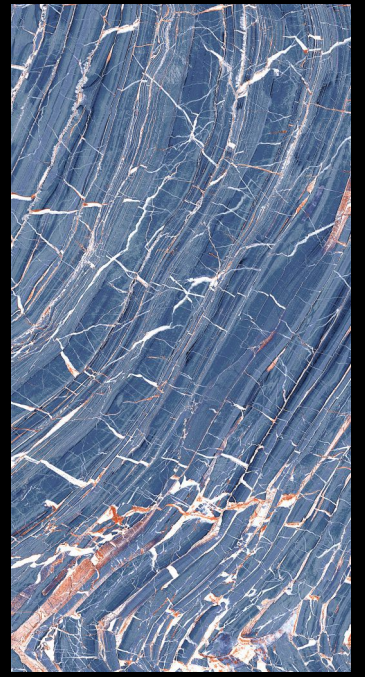

Mangalam

Linkage Pvt Ltd

600x
1200mm

SEMI HIGH GLOSS
COLLECTION

600x
1200mm

SEMI HIGH GLOSS COLLECTION

Our Semi High-Gloss Tiles combine lasting durability with timeless elegance. Their elegant gleam adds sophistication and warmth to any space. Designed for practicality, these tiles effortlessly withstand daily wear and tear, making them a functional and stylish choice for a variety of applications. Experience enduring beauty and functionality in every tile.

ALWIN AQUA

ALWIN COPPER

APOLO NATURAL

ARISA SILVER

CANON GOLD

CANYON ONYX

CARRISA AQUA

LAPIS AZURE

LIVID ICE

SOFITA GREY

VERSACE CHOCO

VERSACE BROWN

VERSACE GREY

VERSACE OLIVE