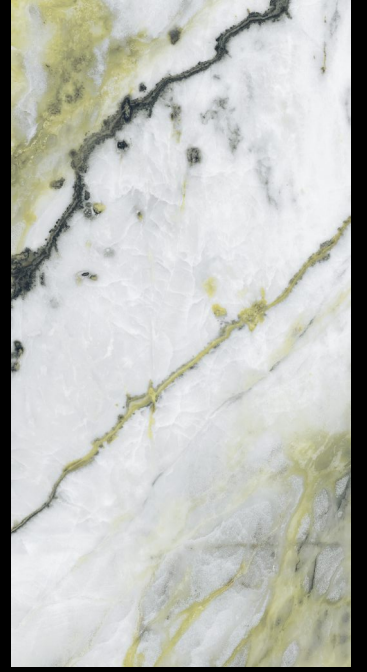

Mangalam

Linkage Pvt Ltd

600x
1200mm

SEMI HIGH GLOSS
COLLECTION

600x
1200mm

SEMI HIGH GLOSS COLLECTION

Our Semi High-Gloss Tiles combine lasting durability with timeless elegance. Their elegant gleam adds sophistication and warmth to any space. Designed for practicality, these tiles effortlessly withstand daily wear and tear, making them a functional and stylish choice for a variety of applications. Experience enduring beauty and functionality in every tile.

ALWIN AQUA

ALWIN COPPER

APOLO NATURAL

ARISA SILVER

CANON GOLD

CANYON ONYX

CARRISA AQUA

LAPIS AZURE

LIVID ICE

SOFITA GREY

VERSACE CHOCO

VERSACE BROWN

VERSACE GREY

VERSACE OLIVE