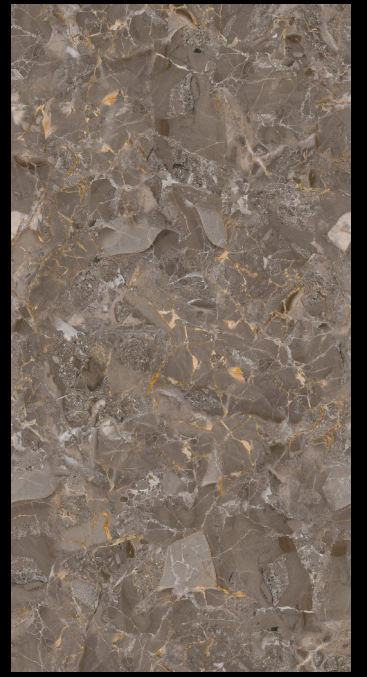

Mangalam

Linkage Pvt Ltd

600x
1200mm

SEMI HIGH GLOSS
COLLECTION

600x
1200mm

SEMI HIGH GLOSS COLLECTION

Our Semi High-Gloss Tiles combine lasting durability with timeless elegance. Their elegant gleam adds sophistication and warmth to any space. Designed for practicality, these tiles effortlessly withstand daily wear and tear, making them a functional and stylish choice for a variety of applications. Experience enduring beauty and functionality in every tile.

ALWIN AQUA

ALWIN COPPER

APOLO NATURAL

ARISA SILVER

CANON GOLD

CANYON ONYX

CARRISA AQUA

LAPIS AZURE

LIVID ICE

SOFITA GREY

VERSACE CHOCO

VERSACE BROWN

VERSACE GREY

VERSACE OLIVE