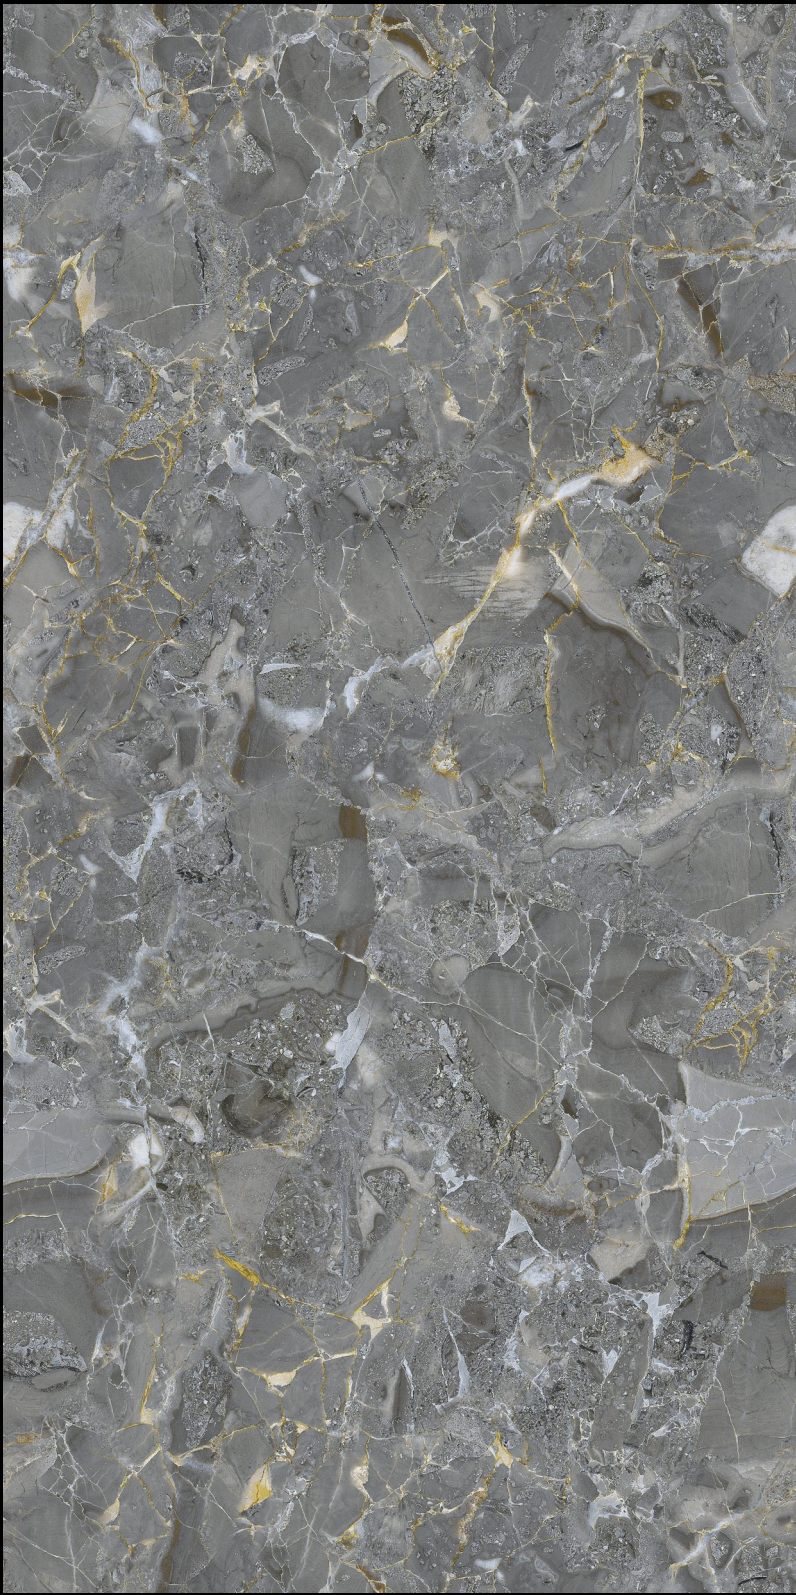

Mangalam

Linkage Pvt Ltd

600x
1200mm

SEMI HIGH GLOSS
COLLECTION

600x
1200mm

SEMI HIGH GLOSS COLLECTION

Our Semi High-Gloss Tiles combine lasting durability with timeless elegance. Their elegant gleam adds sophistication and warmth to any space. Designed for practicality, these tiles effortlessly withstand daily wear and tear, making them a functional and stylish choice for a variety of applications. Experience enduring beauty and functionality in every tile.

ALWIN AQUA

ALWIN COPPER

APOLO NATURAL

ARISA SILVER

CANON GOLD

CANYON ONYX

CARRISA AQUA

LAPIS AZURE

LIVID ICE

SOFITA GREY

VERSACE CHOCO

VERSACE BROWN

VERSACE GREY

VERSACE OLIVE