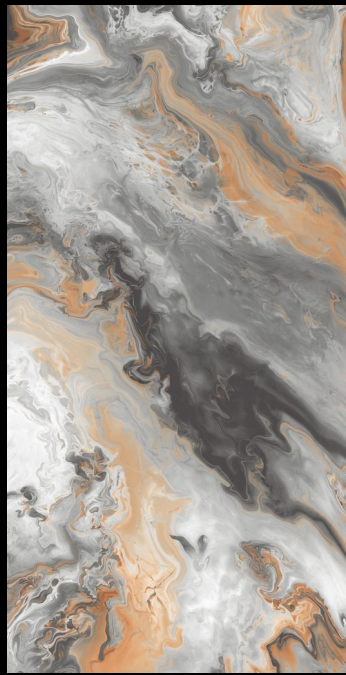

Mangalam

Linkage Pvt Ltd

600x
1200mm

SEMI HIGH GLOSS
COLLECTION

600x
1200mm

SEMI HIGH GLOSS COLLECTION

Our Semi High-Gloss Tiles combine lasting durability with timeless elegance. Their elegant gleam adds sophistication and warmth to any space. Designed for practicality, these tiles effortlessly withstand daily wear and tear, making them a functional and stylish choice for a variety of applications. Experience enduring beauty and functionality in every tile.

ALWIN AQUA

ALWIN COPPER

APOLO NATURAL

ARISA SILVER

CANON GOLD

CANYON ONYX

CARRISA AQUA

LAPIS AZURE

LIVID ICE

SOFITA GREY

VERSACE CHOCO

VERSACE BROWN

VERSACE GREY

VERSACE OLIVE