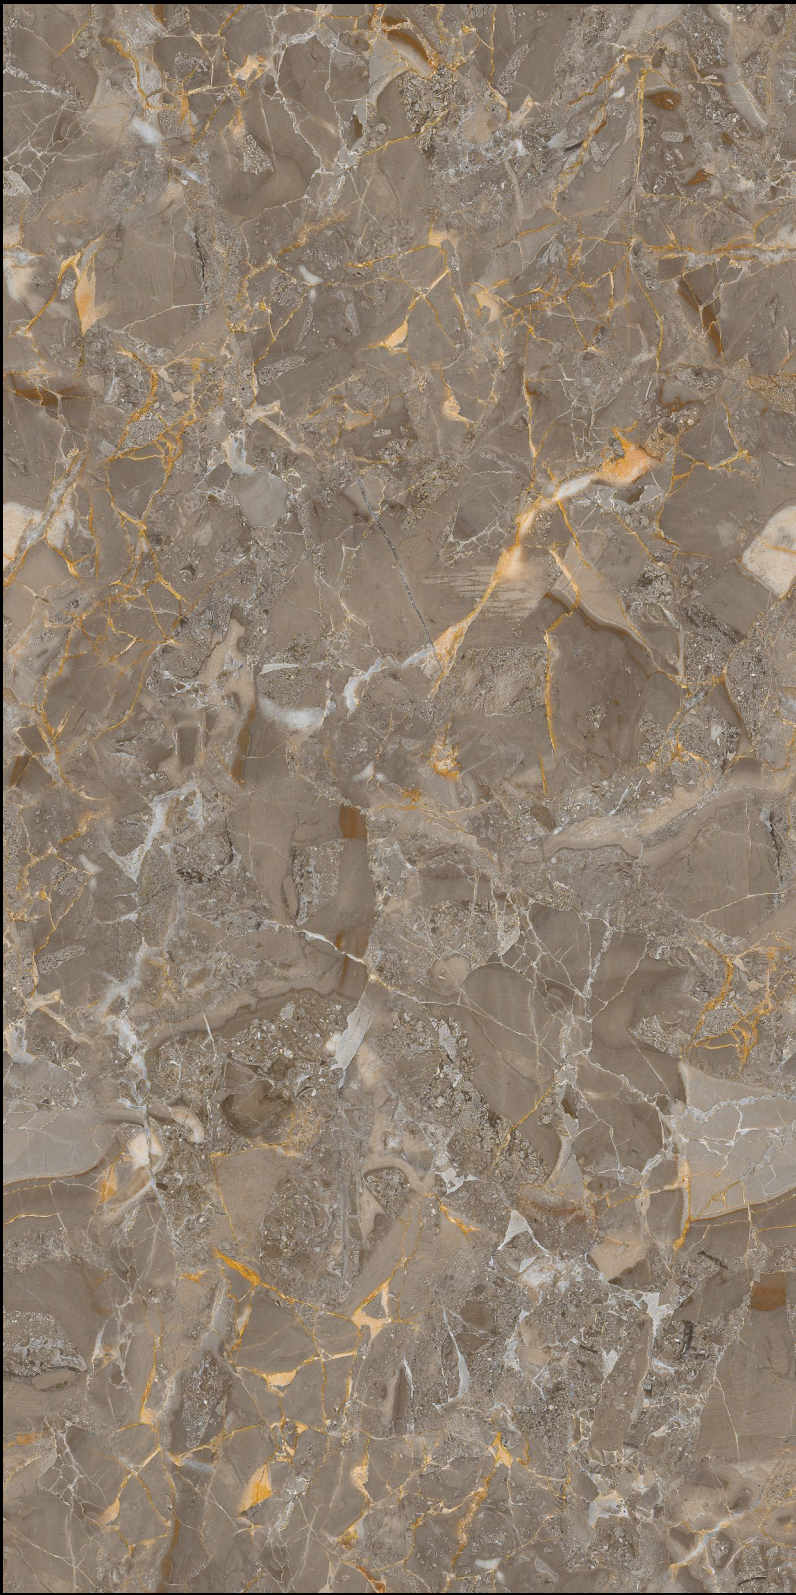

Mangalam

Linkage Pvt Ltd

600x
1200mm

SEMI HIGH GLOSS
COLLECTION

600x
1200mm

SEMI HIGH GLOSS COLLECTION

Our Semi High-Gloss Tiles combine lasting durability with timeless elegance. Their elegant gleam adds sophistication and warmth to any space. Designed for practicality, these tiles effortlessly withstand daily wear and tear, making them a functional and stylish choice for a variety of applications. Experience enduring beauty and functionality in every tile.

ALWIN AQUA

ALWIN COPPER

APOLO NATURAL

ARISA SILVER

CANON GOLD

CANYON ONYX

CARRISA AQUA

LAPIS AZURE

LIVID ICE

SOFITA GREY

VERSACE CHOCO

VERSACE BROWN

VERSACE GREY

VERSACE OLIVE