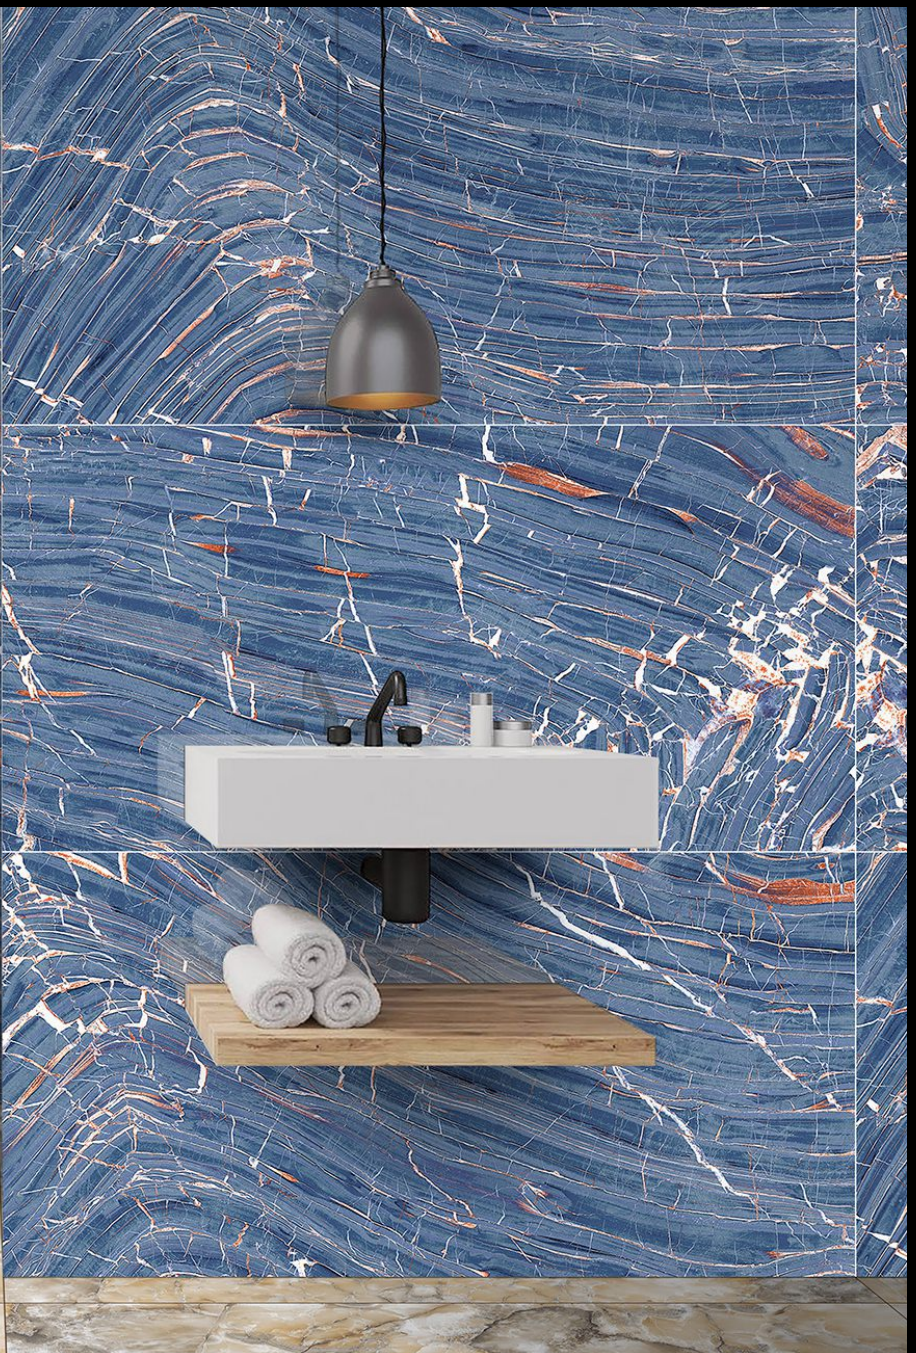

Mangalam

Linkage Pvt Ltd

600x
1200mm

SEMI HIGH GLOSS
COLLECTION

600x
1200mm

SEMI HIGH GLOSS COLLECTION

Our Semi High-Gloss Tiles combine lasting durability with timeless elegance. Their elegant gleam adds sophistication and warmth to any space. Designed for practicality, these tiles effortlessly withstand daily wear and tear, making them a functional and stylish choice for a variety of applications. Experience enduring beauty and functionality in every tile.

ALWIN AQUA

ALWIN COPPER

APOLO NATURAL

ARISA SILVER

CANON GOLD

CANYON ONYX

CARRISA AQUA

LAPIS AZURE

LIVID ICE

SOFITA GREY

VERSACE CHOCO

VERSACE BROWN

VERSACE GREY

VERSACE OLIVE