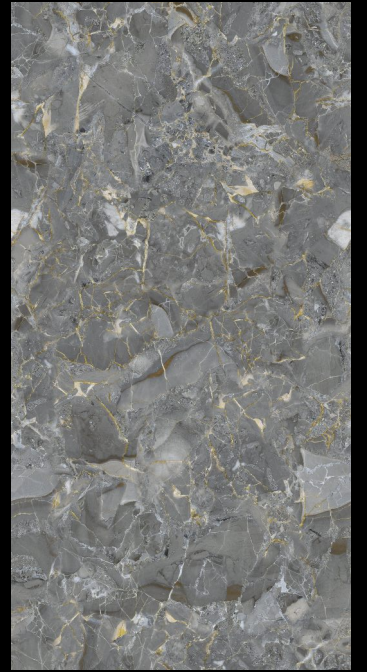

Mangalam

Linkage Pvt Ltd

600x
1200mm

SEMI HIGH GLOSS
COLLECTION

600x
1200mm

SEMI HIGH GLOSS COLLECTION

Our Semi High-Gloss Tiles combine lasting durability with timeless elegance. Their elegant gleam adds sophistication and warmth to any space. Designed for practicality, these tiles effortlessly withstand daily wear and tear, making them a functional and stylish choice for a variety of applications. Experience enduring beauty and functionality in every tile.

ALWIN AQUA

ALWIN COPPER

APOLO NATURAL

ARISA SILVER

CANON GOLD

CANYON ONYX

CARRISA AQUA

LAPIS AZURE

LIVID ICE

SOFITA GREY

VERSACE CHOCO

VERSACE BROWN

VERSACE GREY

VERSACE OLIVE