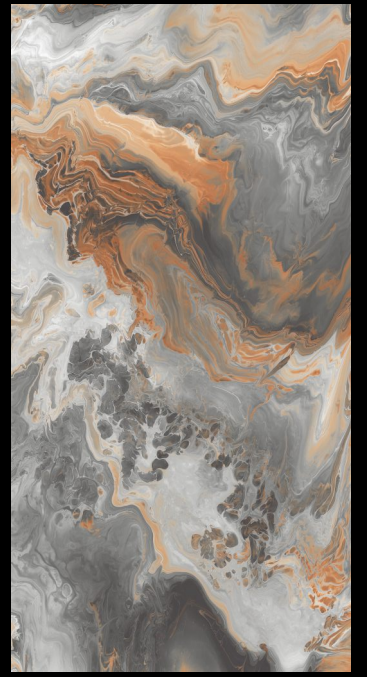

Mangalam

Linkage Pvt Ltd

600x
1200mm

SEMI HIGH GLOSS
COLLECTION

600x
1200mm

SEMI HIGH GLOSS COLLECTION

Our Semi High-Gloss Tiles combine lasting durability with timeless elegance. Their elegant gleam adds sophistication and warmth to any space. Designed for practicality, these tiles effortlessly withstand daily wear and tear, making them a functional and stylish choice for a variety of applications. Experience enduring beauty and functionality in every tile.

ALWIN AQUA

ALWIN COPPER

APOLO NATURAL

ARISA SILVER

CANON GOLD

CANYON ONYX

CARRISA AQUA

LAPIS AZURE

LIVID ICE

SOFITA GREY

VERSACE CHOCO

VERSACE BROWN

VERSACE GREY

VERSACE OLIVE