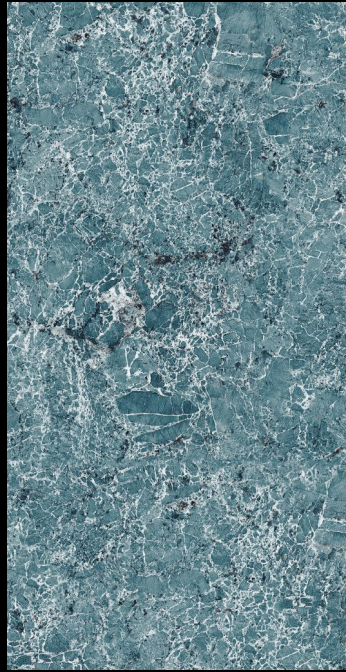

Mangalam

Linkage Pvt Ltd

600x
1200mm

SEMI HIGH GLOSS
COLLECTION

600x
1200mm

SEMI HIGH GLOSS COLLECTION

Our Semi High-Gloss Tiles combine lasting durability with timeless elegance. Their elegant gleam adds sophistication and warmth to any space. Designed for practicality, these tiles effortlessly withstand daily wear and tear, making them a functional and stylish choice for a variety of applications. Experience enduring beauty and functionality in every tile.

ALWIN AQUA

ALWIN COPPER

APOLO NATURAL

ARISA SILVER

CANON GOLD

CANYON ONYX

CARRISA AQUA

LAPIS AZURE

LIVID ICE

SOFITA GREY

VERSACE CHOCO

VERSACE BROWN

VERSACE GREY

VERSACE OLIVE